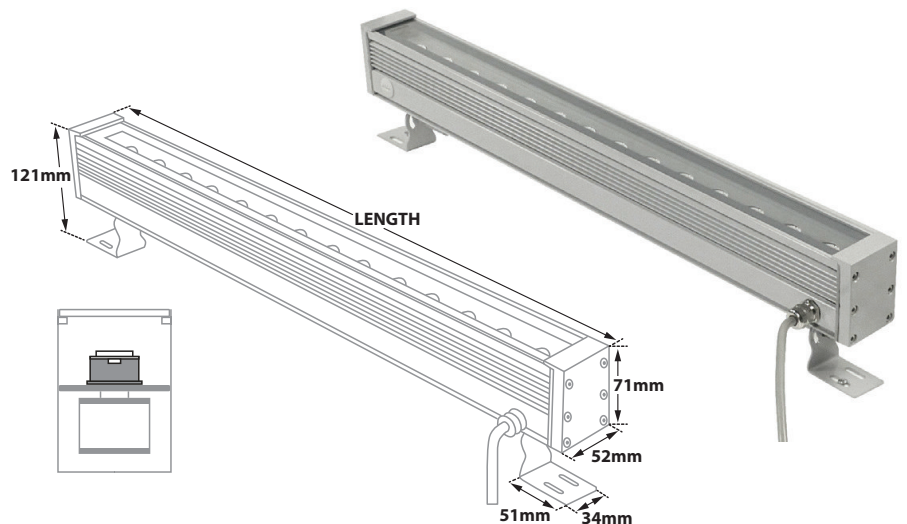

- Linear led lighting fitting
- wall fixed mounted
- waterproof suitable for exteriors use
- from extruded aluminum polyester powder coated
- suitable for resistance in external spaces
- with incorporated High Power Led Smd technology
- CRI>80 | 3 SDCM |as standard
- upon request available with CRI>90
- adjusted on a linear cooling system for best thermal management
- in 2700K-3000K-4000K color temperature
- upon request also available in 3500K-5000K and 6500K
- with lenses of asymmetrical beam angle
- work with built in led driver, on/off as standard
- upon request available with dimmable led driver
- phase cut/Dali/1-10volt
- with 1 or 2 cable glands PG9 IP68 or PG11 IP68
- for input and output of power supply cables
- with brackets at the two sides for capability of movement
- with silicon gaskets and inox screws
- upon request is offered with pre-fitted cable in neoprene
- with male and female fis fast connection with IP68 protection
- suitable for exterior lighting of building facades, windows

GLASS (5mm)

CE IP65

Upon request luminaire is available with pre-connected IP68 male and female fis for fast connection

Standard color 18

Available colors upon request 01 02

*Η τεχνολογία των LED είναι σε διαρκή εξέλιξη οπότε πριν παραγγείλετε, παρακαλούμε επιβεβαιώστε ποιο LED είναι διαθέσιμο
LED technology changes constantly forward, so before selecting / ordering the most suitable product for you,
ask for a confirmation that this is the most updated product to our list.