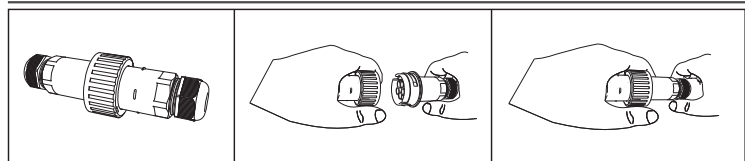

Upon request luminaire is available with pre-connected IP68 male and female fis for fast connection