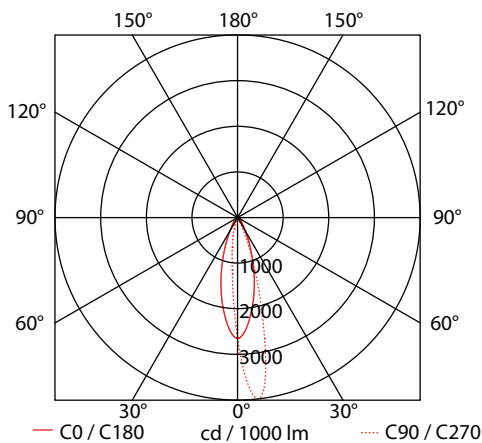

- Linear led lighting fitting
- wall fixed mounted
- waterproof suitable for exteriors use
- from extruded aluminum polyester powder coated
- suitable for resistance in external spaces
- with incorporated High Power Led Smd technology
- CRI>80 | 3 SDCM |as standard
- upon request available with CRI>90
- adjusted on a linear cooling system for best thermal management
- in 2700K-3000K-4000K color temperature
- upon request also available in 3500K-5000K and 6500K
- with lenses of asymmetrical beam angle
- work with built in led driver, on/off as standard
- upon request available with dimmable led driver
- phase cut/Dali/1-10volt
- with 1 or 2 cable glands PG9 IP68 or PG11 IP68
- for input and output of power supply cables
- with brackets at the two sides for capability of movement
- with silicon gaskets and inox screws
- upon request is offered with pre-fitted cable in neoprene
- with male and female fis fast connection with IP68 protection
- suitable for exterior lighting of building facades, windows

CRI>80 | System power & Luminaire Flux

Version 2

23984	12.6W	7x1.80W	220-240V	2700-3000-4000 KELVIN	1078-1135-1213 LUMEN	LENGTH=315mm	⚡ ⚡ ⚡
23985	25.2W	14x1.80W	220-240V	2700-3000-4000 KELVIN	2156-2270-2426 LUMEN	LENGTH=615mm	⚡ ⚡ ⚡
23986	37.8W	21x1.80W	220-240V	2700-3000-4000 KELVIN	3234-3405-3639 LUMEN	LENGTH=915mm	⚡ ⚡ ⚡
23987	50.4W	28x1.80W	220-240V	2700-3000-4000 KELVIN	4312-4540-4852 LUMEN	LENGTH=1215mm	⚡ ⚡ ⚡
23988	63.0W	35x1.80W	220-240V	2700-3000-4000 KELVIN	5390-5675-6065 LUMEN	LENGTH=1515mm	⚡ ⚡ ⚡

GLASS (5mm)

CE IP65

Upon request luminaire is available with pre-connected IP68 male and female fis for fast connection

Standard color 18

Available colors upon request 01 02