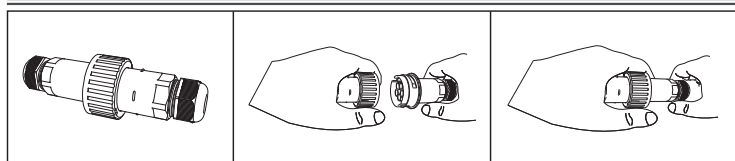

- Linear led lighting fitting
- wall fixed mounted
- waterproof suitable for exteriors use
- from extruded aluminum polyester powder coated
- suitable for resistance in external spaces
- with incorporated High Power Led Smd technology
- CRI>80 | 3 SDCM | as standard
- upon request available with CRI>90
- adjusted on a linear cooling system for best thermal management
- in 2700K-3000K-4000K color temperature
- upon request also available in 3500K-5000K and 6500K
- with symmetric lenses 11°-15°-24°-28°-32°-41°-48°-63°
- or elliptical beam lenses 15°x35°, 22°x37°
- work with built in led driver, on/off as standard
- upon request available with dimmable led driver
- phase cut/Dali/1-10volt
- with 1 or 2 cable glands PG9 IP68 or PG11 IP68
- for input and output of power supply cables
- with brackets at the two sides for capability of movement
- with silicon gaskets and inox screws
- upon request is offered with pre-fitted cable in neoprene
- with male and female fis fast connection with IP68 protection
- suitable for exterior lighting of building facades, windows

CRI>80 | System power & Luminaire Flux at 28°

For information regarding other beam angles use the table factors for lumen output

Version 2

23216		12.6W		7x1.8W		220-240V		2700-3000-4000 KELVIN		1057-1113-1189 LUMEN	LENGTH=315mm			
23217		25.2W		14x1.8W		220-240V		2700-3000-4000 KELVIN		2114-2226-2378 LUMEN	LENGTH=615mm			
23218		37.8W		21x1.8W		220-240V		2700-3000-4000 KELVIN		3171-3339-3567 LUMEN	LENGTH=915mm			
23219		50.4W		28x1.8W		220-240V		2700-3000-4000 KELVIN		4228-4452-4753 LUMEN	LENGTH=1215mm			
23220		63.0W		35x1.8W		220-240V		2700-3000-4000 KELVIN		5285-5565-5945 LUMEN	LENGTH=1515mm			

GLASS (5mm)

CE

Beam angle	Factor
11°	0.86
15°	0.97
24°	0.96
28°	1.00
32°	0.86
41°	0.91
48°	0.89
63°	0.88
15°x35°	0.93
22°x37°	0.82

Upon request luminaire is available with pre-connected IP68 male and female fis for fast connection