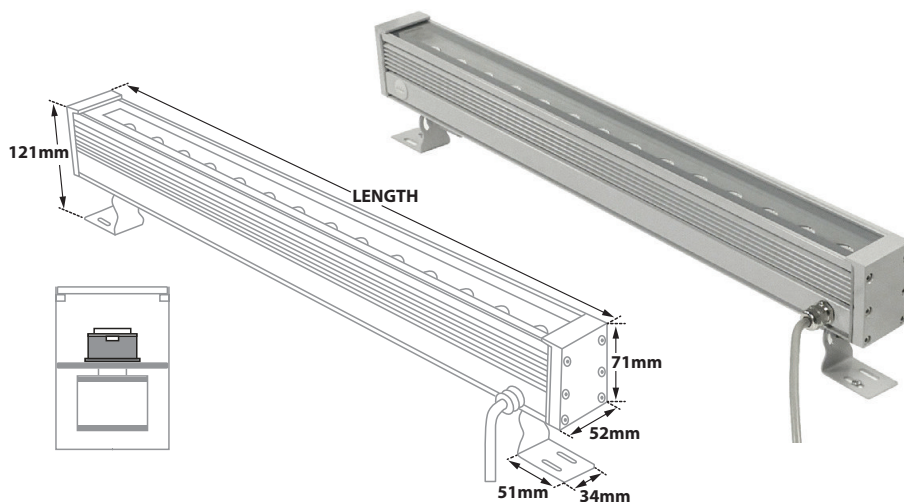

- Linear led lighting fitting
- wall fixed mounted
- waterproof suitable for exteriors use
- from extruded aluminum polyester powder coated
- suitable for resistance in external spaces
- with incorporated High Power Led Smd technology
- CRI>80 | 3 SDCM | as standard
- upon request available with CRI>90
- adjusted on a linear cooling system for best thermal management
- in 2700K-3000K-4000K color temperature
- upon request also available in 3500K-5000K and 6500K
- with symmetric lenses 11°-15°-24°-28°-32°-41°-48°-63°
- or elliptical beam lenses 15°x35°, 22°x37°
- work with built in led driver, on/off as standard
- upon request available with dimmable led driver
- phase cut/Dali/1-10volt
- with 1 or 2 cable glands PG9 IP68 or PG11 IP68
- for input and output of power supply cables
- with brackets at the two sides for capability of movement
- with silicon gaskets and inox screws
- upon request is offered with pre-fitted cable in neoprene
- with male and female fis fast connection with IP68 protection
- suitable for exterior lighting of building facades, windows

CRI>80 | System power & Luminaire Flux at 28°

For information regarding other beam angles use the table factors for lumen output

Version 2

23216		12.6W		7x1.8W		220-240V		2700-3000-4000 KELVIN		1057-1113-1189 LUMEN	LENGTH=315mm			
23217		25.2W		14x1.8W		220-240V		2700-3000-4000 KELVIN		2114-2226-2378 LUMEN	LENGTH=615mm			
23218		37.8W		21x1.8W		220-240V		2700-3000-4000 KELVIN		3171-3339-3567 LUMEN	LENGTH=915mm			
23219		50.4W		28x1.8W		220-240V		2700-3000-4000 KELVIN		4228-4452-4753 LUMEN	LENGTH=1215mm			
23220		63.0W		35x1.8W		220-240V		2700-3000-4000 KELVIN		5285-5565-5945 LUMEN	LENGTH=1515mm			

GLASS (5mm)

CE

Beam angle	Factor
11°	0.86
15°	0.97
24°	0.96
28°	1.00
32°	0.86
41°	0.91
48°	0.89
63°	0.88
15°x35°	0.93
22°x37°	0.82

Upon request luminaire is available with pre-connected IP68 male and female fis for fast connection