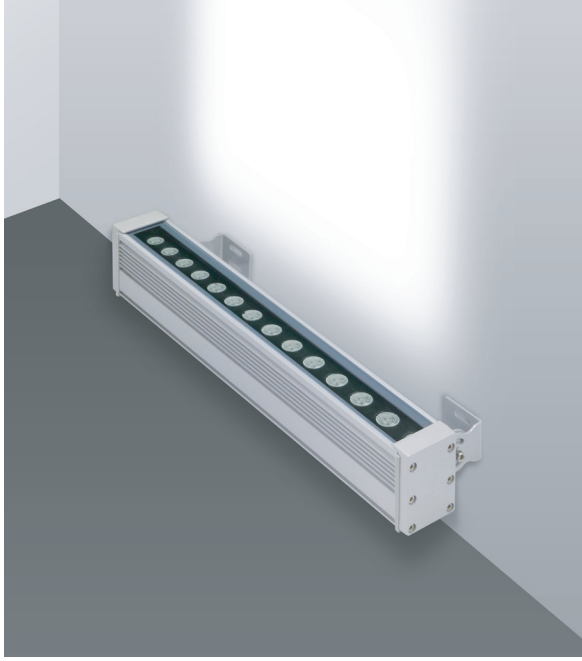

## Technoline 8 Asymmetric High

- Linear led lighting fitting
- wall fixed mounted
- waterproof suitable for exteriors use
- from extruded aluminum polyester powder coated
- suitable for resistance in external spaces
- with incorporated High Power Led Smd technology
- CRI>80 | 3 SDCM |as standard
- upon request available with CRI>90
- adjusted on a linear cooling system for best thermal management
- in 2700K-3000K-4000K color temperature
- upon request also available in 3500K-5000K and 6500K
- with lenses asymmetrical beam angle
- work with built in led driver, on/off as standard
- upon request available with dimmable led driver
- phase cut/Dali/1-10volt
- with 1 or 2 cable glands PG9 IP68 or PG11 IP68
- for input and output of power supply cables
- with brackets at the two sides for capability of movement
- with silicon gaskets and inox screws
- upon request is offered with pre-fitted cable in neoprene
- with male and female fis fast connection with IP68 protection
- suitable for exterior lighting of building facades, windows

## CRI&gt; 80 | System power &amp; Luminaire Flux

23942		14.0W		7x2.0W		220-240V		2700-3000-4000 KELVIN		1244-1310-1411 LUMEN	LENGTH=315mm	
23943		28.0W		14x2.0W		220-240V		2700-3000-4000 KELVIN		2488-2620-2822 LUMEN	LENGTH=615mm	
23944		42.0W		21x2.0W		220-240V		2700-3000-4000 KELVIN		3732-3930-4233 LUMEN	LENGTH=915mm	
23945		56.0W		28x2.0W		220-240V		2700-3000-4000 KELVIN		4976-5240-5644 LUMEN	LENGTH=1215mm	
23946		70.0W		35x2.0W		220-240V		2700-3000-4000 KELVIN		6220-6550-7055 LUMEN	LENGTH=1515mm	

GLASS (5mm)

CE

Upon request luminaire is available  
with pre-connected IP68 male  
and female fis for fast connection

Standard color 18

Available colors upon request 01 02

LED technology changes constantly forward, so before selecting / ordering the most suitable product for you, ask for a confirmation that this is the most updated product to our list.