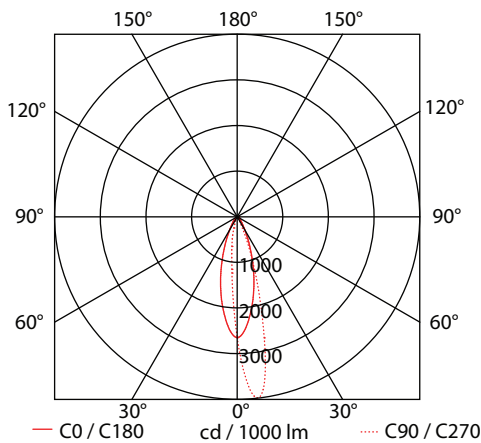

Upon request luminaire is available
with pre-connected IP68 male
and female fis for fast connection