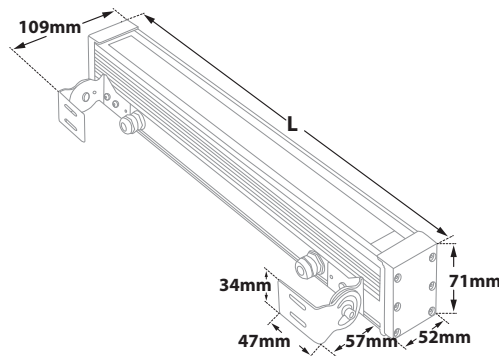

## Technoline 8 Asymmetric High

- Linear led lighting fitting
- wall fixed mounted
- waterproof suitable for exteriors use
- from extruded aluminum polyester powder coated
- suitable for resistance in external spaces
- with incorporated High Power Led Smd technology
- CRI>80 | 3 SDCM |as standard
- upon request available with CRI>90
- adjusted on a linear cooling system for best thermal management
- in 2700K-3000K-4000K color temperature
- upon request also available in 3500K-5000K and 6500K
- with lenses asymmetrical beam angle
- work with built in led driver, on/off as standard
- upon request available with dimmable led driver
- phase cut/Dali/1-10volt
- with 1 or 2 cable glands PG9 IP68 or PG11 IP68
- for input and output of power supply cables
- with brackets at the two sides for capability of movement
- with silicon gaskets and inox screws
- upon request is offered with pre-fitted cable in neoprene
- with male and female fis fast connection with IP68 protection
- suitable for exterior lighting of building facades, windows

## CRI&gt; 80 | System power &amp; Luminaire Flux

23942		14.0W		7x2.0W		220-240V		2700-3000-4000 KELVIN		1244-1310-1411 LUMEN	LENGTH=315mm	
23943		28.0W		14x2.0W		220-240V		2700-3000-4000 KELVIN		2488-2620-2822 LUMEN	LENGTH=615mm	
23944		42.0W		21x2.0W		220-240V		2700-3000-4000 KELVIN		3732-3930-4233 LUMEN	LENGTH=915mm	
23945		56.0W		28x2.0W		220-240V		2700-3000-4000 KELVIN		4976-5240-5644 LUMEN	LENGTH=1215mm	
23946		70.0W		35x2.0W		220-240V		2700-3000-4000 KELVIN		6220-6550-7055 LUMEN	LENGTH=1515mm	

GLASS (5mm)

CE

Upon request luminaire is available  
with pre-connected IP68 male  
and female fis for fast connection

Standard color 18

Available colors upon request 01 02

LED technology changes constantly forward, so before selecting / ordering the most suitable product for you, ask for a confirmation that this is the most updated product to our list.