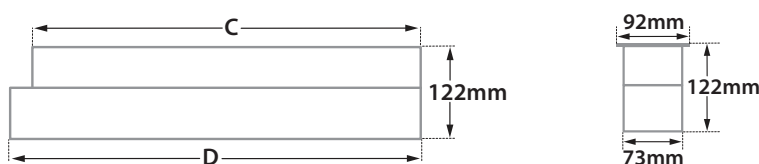

With pre-connected IP68
male and female fis for fast connection

ΠΡΟΣΟΧΗ: Σε όλα τα φωτιστικά σώματα χωνευτά δαπέδου κατά την εγκατάσταση θα πρέπει να δημιουργείτε τουλάχιστον 20cm βάθος οπής αποστράγγισης, γεμάτη χαλίκι, για την αποφυγή στάσιμων υδάτων ή να χρησιμοποιείτε για τον ίδιο λόγο αγωγούς αποχέτευσης. Χρησιμοποιείτε μόνο καλώδια τύπου H07RN, άλλου είδους καλώδια μπορεί να μην εξασφαλίζουν βαθμό στεγανότητας IP67 ή IP68.

WARNING: In all ground buried lighting fittings installation, at least 20cm depth drain hole filled by gravel must be made to prevent flooding, or for same reason use draining water pipes. Use H07RN cables only as other types of cables may not be conformed to assure the IP67 or IP 68 rating.

5339 IP68 RATED MULTI-WAY CONNECTOR BOX
ΣΤΕΓΑΝΟ ΚΟΥΤΙ ΔΙΑΚΛΑΔΩΣΗΣ