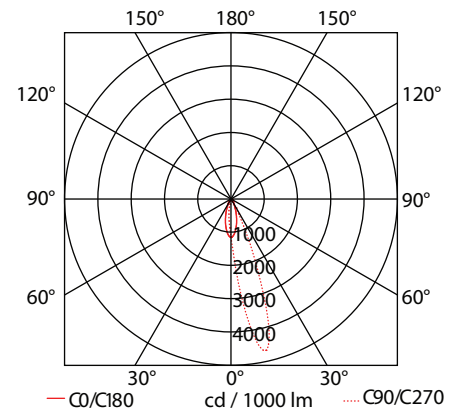

## Terra Line Led 10 Asymmetric

- Linear inground recessed waterproof led luminaire suitable for outdoors use
- made from extruded anodized aluminum body
- painted with polyester powder suitable for external use
- with ground base from aluminum
- with heavy duty protective glass 8mm thick
- with incorporated high power led smd
- adjusted on high performance linear heatsink for best heat management
- CRI>80 | 3 SDCM as standard
- upon request available with CRI>90
- In 3000 - 4000 KELVIN
- also available upon request in 2700-3500-5000-6500 Kelvin
- with lenses of asymmetrical beam angle
- works with built in led driver, on/off as standard
- upon request dimmable phase cut/Dali/1-10v
- with silicone gaskets and stainless-steel screws
- with 1 or 2 brass nickel plated cable glands IP68
- for input and output of power supply cables
- offered with pre-fitted neoprene cable
- with male and female fis fast connection with IP68 protection

## CRI&gt;80 | Power &amp; Luminous Flux

30719	14.0W   7x2.0W   220-240V   3000-4000 KELVIN   1179-1270 LUMEN   DIM (1)	⚠ ⚠ ⚠
30720	28.0W   14x2.0W   220-240V   3000-4000 KELVIN   2358-2540 LUMEN   DIM (2)	⚠ ⚠ ⚠
30721	42.0W   21x2.0W   220-240V   3000-4000 KELVIN   3537-3810 LUMEN   DIM (3)	⚠ ⚠ ⚠
30722	56.0W   28x2.0W   220-240V   3000-4000 KELVIN   4716-5080 LUMEN   DIM (4)	⚠ ⚠ ⚠

GLASS (8mm)

CE IP67

ΔΙΑΣΤΑΣΕΙΣ ΦΩΤΙΣΤΙΚΩΝ DIMENSIONS OF LUMINAIRES				ΔΙΑΣΤΑΣΕΙΣ ΒΑΣΕΩΝ ΕΔΑΦΟΥΣ DIMENSIONS OF GROUND BASES		ΔΙΑΣΤΑΣΕΙΣ ΟΠΗΣ OPENING DIMENSIONS		
DIM	CODE	A	B	C	D	LENGTH	WIDTH	DEPTH
1	30719	406mm	315mm	391mm	406mm	419mm	80mm	125mm
2	30720	702mm	611mm	687mm	702mm	715mm	80mm	125mm
3	30721	1002mm	911mm	987mm	1002mm	1015mm	80mm	125mm
4	30722	1302mm	1211mm	1287mm	1302mm	1315mm	80mm	125mm

**i** \*upon request available at length 1545mm