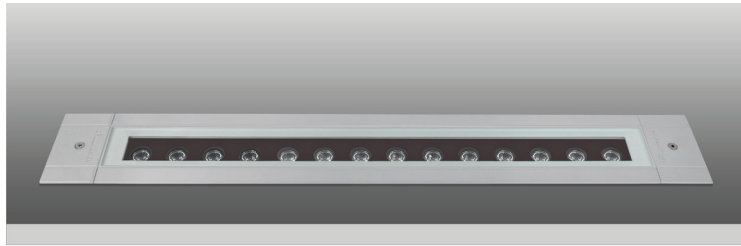

## Terra Line Led 10 Asymmetric

- Linear inground recessed waterproof led luminaire suitable for outdoors use
- made from extruded anodized aluminum body
- painted with polyester powder suitable for external use
- with ground base from aluminum
- with heavy duty protective glass 8mm thick
- with incorporated high power led smd
- adjusted on high performance linear heatsink for best heat management
- CRI>80 | 3 SDCM as standard
- upon request available with CRI>90
- In 3000 - 4000 KELVIN
- also available upon request in 2700-3500-5000-6500 Kelvin
- with lenses of asymmetrical beam angle
- works with built in led driver, on/off as standard
- upon request dimmable phase cut/Dali/1-10v
- with silicone gaskets and stainless-steel screws
- with 1 or 2 brass nickel plated cable glands IP68
- for input and output of power supply cables
- offered with pre-fitted neoprene cable
- with male and female fis fast connection with IP68 protection

**i** \*upon request available at length 1545mm