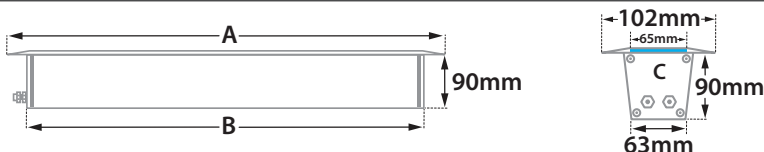

## Terra Line Led 10 Asymmetric

- Linear inground recessed waterproof led luminaire suitable for outdoors use
- made from extruded anodized aluminum body
- painted with polyester powder suitable for external use
- with ground base from aluminum
- with heavy duty protective glass 8mm thick
- with incorporated high power led smd
- adjusted on high performance linear heatsink for best heat management
- CRI>80 | 3 SDCM as standard
- upon request available with CRI>90
- In 3000 - 4000 KELVIN
- also available upon request in 2700-3500-5000-6500 Kelvin
- with lenses of asymmetrical beam angle
- works with built in led driver, on/off as standard
- upon request dimmable phase cut/Dali/1-10v
- with silicone gaskets and stainless-steel screws
- with 1 or 2 brass nickel plated cable glands IP68
- for input and output of power supply cables
- offered with pre-fitted neoprene cable
- with male and female fis fast connection with IP68 protection

GLASS (8mm)

CE IP67

ΔΙΑΣΤΑΣΕΙΣ ΦΩΤΙΣΤΙΚΩΝ DIMENSIONS OF LUMINAIRES				ΔΙΑΣΤΑΣΕΙΣ ΒΑΣΕΩΝ ΕΔΑΦΟΥΣ DIMENSIONS OF GROUND BASES		ΔΙΑΣΤΑΣΕΙΣ ΟΠΗΣ OPENING DIMENSIONS		
DIM	CODE	A	B	C	D	LENGTH	WIDTH	DEPTH
1	30719	406mm	315mm	391mm	406mm	419mm	80mm	125mm
2	30720	702mm	611mm	687mm	702mm	715mm	80mm	125mm
3	30721	1002mm	911mm	987mm	1002mm	1015mm	80mm	125mm
4	30722	1302mm	1211mm	1287mm	1302mm	1315mm	80mm	125mm

**i** \*upon request available at length 1545mm

## ΔΙΑΣΤΑΣΕΙΣ ΦΩΤΙΣΤΙΚΟΥ / LUMINAIRE DIMENSIONS