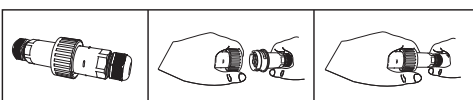

With pre-connected IP68
male and female fis for fast connection

ΠΡΟΣΟΧΗ: Σε όλα τα φωτιστικά σώματα χωνευτά δαπέδου κατά την εγκατάσταση θα πρέπει να δημιουργείτε τουλάχιστον 20cm βάθος οπής αποστράγγισης, γεμάτη χαλίκι, για την αποφυγή στάσιμων υδάτων ή να χρησιμοποιείτε για τον ίδιο λόγο αγωγούς αποχέτευσης. Χρησιμοποιείτε μόνο καλώδια τύπου H07RN, άλλου είδους καλώδια μπορεί να μην εξασφαλίζουν βαθμό στεγανότητας IP67 ή IP68.

WARNING: In all ground buried lighting fittings installation, at least 20cm depth drain hole filled by gravel must be made to prevent flooding, or for same reason use draining water pipes. Use H07RN cables only as other types of cables may not be conformed to assure the IP67 or IP 68 rating.