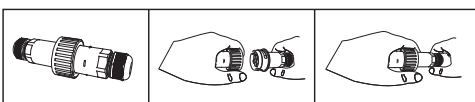

Terra Line Led 3 Assymmetric

- Linear inground recessed waterproof led luminaire suitable for outdoors use
- made from extruded anodized aluminum body
- painted with polyester powder suitable for external use with ground base from aluminum
- with heavy duty protective glass 8mm thick
- with incorporated high power led smd
- adjusted on high performance linear heatsink for best heat management
- CRI>80 | 3 SDCM as standard
- upon request available with CRI>90
- In 3000 - 4000 KELVIN
- also available upon request in 2700-3500-5000-6500 Kelvin
- with lenses of asymmetrical beam angle
- works with built in led driver, on/off as standard
- upon request dimmable phase cut/Dali/1-10v
- with silicone gaskets and stainless-steel screws
- with 1 or 2 brass nickel plated cable glands IP68 for input and output of power supply cables
- offered with pre-fitted neoprene cable
- with male and female fis fast connection with IP68 protection

i *upon request available at length 1545mm

ΔΙΑΣΤΑΣΕΙΣ ΦΩΤΙΣΤΙΚΟΥ / LUMINAIRE DIMENSIONS

ΔΙΑΣΤΑΣΕΙΣ ΒΑΣΗΣ ΕΔΑΦΟΥΣ / GROUND BASE DIMENSIONS

With pre-connected IP68 male and female fis for fast connection

ΠΡΟΣΟΧΗ: Σε όλα τα φωτιστικά σώματα κωνευτά δαπέδου κατά την εγκατάσταση θα πρέπει να δημιουργείτε τουλάχιστον 20cm βάθος οπής αποστράγγισης, γεμάτη χαλίκι, για την αποφυγή στάσιμων υδάτων ή να χρησιμοποιείτε για τον ίδιο λόγο αγωγούς αποχέτευσης. Χρησιμοποιείτε μόνο καλώδια τύπου H07RN, άλλου είδους καλώδια μπορεί να μην εξασφαλίζουν βαθμό στεγανότητας IP67 ή IP68.

WARNING: In all ground buried lighting fittings installation, at least 20cm depth drain hole filled by gravel must be made to prevent flooding, or for same reason use draining water pipes. Use H07RN cables only as other types of cables may not be conformed to assure the IP67 or IP 68 rating.