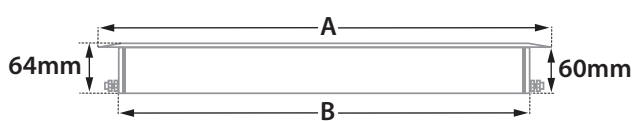

Terra Line Led 3 Assymmetric

- Linear inground recessed waterproof led luminaire suitable for outdoors use
- made from extruded anodized aluminum body
- painted with polyester powder suitable for external use with ground base from aluminum
- with heavy duty protective glass 8mm thick
- with incorporated high power led smd
- adjusted on high performance linear heatsink for best heat management
- CRI>80 | 3 SDCM as standard
- upon request available with CRI>90
- In 3000 - 4000 KELVIN
- also available upon request in 2700-3500-5000-6500 Kelvin
- with lenses of asymmetrical beam angle
- works with built in led driver, on/off as standard
- upon request dimmable phase cut/Dali/1-10v
- with silicone gaskets and stainless-steel screws
- with 1 or 2 brass nickel plated cable glands IP68 for input and output of power supply cables
- offered with pre-fitted neoprene cable
- with male and female fis fast connection with IP68 protection

GLASS (8mm)

ΔΙΑΣΤΑΣΕΙΣ ΦΩΤΙΣΤΙΚΩΝ DIMENSIONS OF LUMINAIRES				ΔΙΑΣΤΑΣΕΙΣ ΒΑΣΕΩΝ ΕΔΑΦΟΥΣ DIMENSIONS OF GROUND BASES		ΔΙΑΣΤΑΣΕΙΣ ΟΠΗΣ OPENING DIMENSIONS		
DIM	CODE	A	B	C	D	LENGTH	WIDTH	DEPTH
1	30691	349mm	319mm	342mm	426mm	439mm	100mm	95mm
2	30692	645mm	615mm	648mm	732mm	745mm	100mm	95mm
3	30693	945mm	915mm	978mm	1062mm	1075mm	100mm	95mm
4	30694	1245mm	1215mm	1278mm	1362mm	1375mm	100mm	95mm

i *upon request available at length 1545mm

ΔΙΑΣΤΑΣΕΙΣ ΦΩΤΙΣΤΙΚΟΥ / LUMINAIRE DIMENSIONS

ΔΙΑΣΤΑΣΕΙΣ ΒΑΣΗΣ ΕΔΑΦΟΥΣ / GROUND BASE DIMENSIONS

With pre-connected IP68 male and female fis for fast connection

ΠΡΟΣΟΧΗ: Σε όλα τα φωτιστικά σώματα κωνευτά δαπέδου κατά την εγκατάσταση θα πρέπει να δημιουργείτε τουλάχιστον 20cm βάθος οπής αποστράγγισης, γεμάτη χαλίκι, για την αποφυγή στάσιμων υδάτων ή να χρησιμοποιείτε για τον ίδιο λόγο αγωγούς αποχέτευσης. Χρησιμοποιείτε μόνο καλώδια τύπου H07RN, άλλου είδους καλώδια μπορεί να μην εξασφαλίζουν βαθμό στεγανότητας IP67 ή IP68.