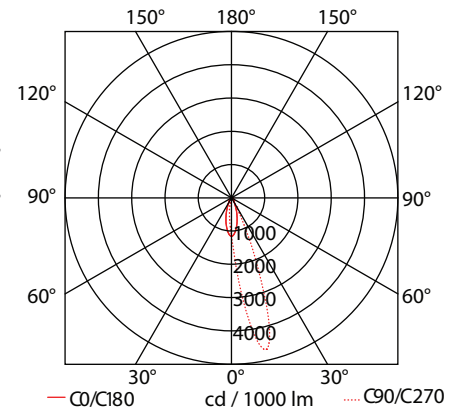

Terra Line Led 3 Assymmetric

- Linear inground recessed waterproof led luminaire suitable for outdoors use
- made from extruded anodized aluminum body
- painted with polyester powder suitable for external use with ground base from aluminum
- with heavy duty protective glass 8mm thick
- with incorporated high power led smd
- adjusted on high performance linear heatsink for best heat management
- CRI>80 | 3 SDCM as standard
- upon request available with CRI>90
- In 3000 - 4000 KELVIN
- also available upon request in 2700-3500-5000-6500 Kelvin
- with lenses of asymmetrical beam angle
- works with built in led driver, on/off as standard
- upon request dimmable phase cut/Dali/1-10v
- with silicone gaskets and stainless-steel screws
- with 1 or 2 brass nickel plated cable glands IP68 for input and output of power supply cables
- offered with pre-fitted neoprene cable
- with male and female fis fast connection with IP68 protection

CRI>80 | Power & Luminous Flux

30691	8.4W 7x1.20W	220-240V	3000-4000 KELVIN	749-792 LUMEN	DIM (1)	⚡	⚡	⚡
30692	16.8W 14x1.20W	220-240V	3000-4000 KELVIN	1498-1584 LUMEN	DIM (2)	⚡	⚡	⚡
30693	25.2W 21x1.20W	220-240V	3000-4000 KELVIN	2246-2376 LUMEN	DIM (3)	⚡	⚡	⚡
30694	33.6W 28x1.20W	220-240V	3000-4000 KELVIN	2995-3168 LUMEN	DIM (4)	⚡	⚡	⚡

GLASS (8mm)

ΔΙΑΣΤΑΣΕΙΣ ΦΩΤΙΣΤΙΚΩΝ DIMENSIONS OF LUMINAIRES				ΔΙΑΣΤΑΣΕΙΣ ΒΑΣΕΩΝ ΕΔΑΦΟΥΣ DIMENSIONS OF GROUND BASES		ΔΙΑΣΤΑΣΕΙΣ ΟΠΗΣ OPENING DIMENSIONS		
DIM	CODE	A	B	C	D	LENGTH	WIDTH	DEPTH
1	30691	349mm	319mm	342mm	426mm	439mm	100mm	95mm
2	30692	645mm	615mm	648mm	732mm	745mm	100mm	95mm
3	30693	945mm	915mm	978mm	1062mm	1075mm	100mm	95mm
4	30694	1245mm	1215mm	1278mm	1362mm	1375mm	100mm	95mm