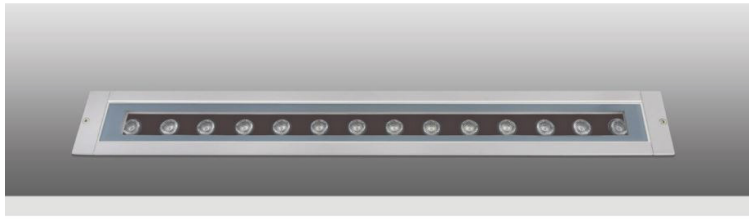

Terra Line Led 3 Assymmetric

- Linear inground recessed waterproof led luminaire suitable for outdoors use
- made from extruded anodized aluminum body
- painted with polyester powder suitable for external use with ground base from aluminum
- with heavy duty protective glass 8mm thick
- with incorporated high power led smd
- adjusted on high performance linear heatsink for best heat management
- CRI>80 | 3 SDCM as standard
- upon request available with CRI>90
- In 3000 - 4000 KELVIN
- also available upon request in 2700-3500-5000-6500 Kelvin
- with lenses of asymmetrical beam angle
- works with built in led driver, on/off as standard
- upon request dimmable phase cut/Dali/1-10v
- with silicone gaskets and stainless-steel screws
- with 1 or 2 brass nickel plated cable glands IP68 for input and output of power supply cables
- offered with pre-fitted neoprene cable
- with male and female fis fast connection with IP68 protection

CRI>80 | Power & Luminous Flux

30691	8.4W 7x1.20W	220-240V	3000-4000 KELVIN	749-792 LUMEN	DIM (1)	⚡	⚡	⚡
30692	16.8W 14x1.20W	220-240V	3000-4000 KELVIN	1498-1584 LUMEN	DIM (2)	⚡	⚡	⚡
30693	25.2W 21x1.20W	220-240V	3000-4000 KELVIN	2246-2376 LUMEN	DIM (3)	⚡	⚡	⚡
30694	33.6W 28x1.20W	220-240V	3000-4000 KELVIN	2995-3168 LUMEN	DIM (4)	⚡	⚡	⚡

i *upon request available at length 1545mm

ΔΙΑΣΤΑΣΕΙΣ ΦΩΤΙΣΤΙΚΟΥ / LUMINAIRE DIMENSIONS

ΔΙΑΣΤΑΣΕΙΣ ΒΑΣΗΣ ΕΔΑΦΟΥΣ / GROUND BASE DIMENSIONS

With pre-connected IP68 male and female fis for fast connection

ΠΡΟΣΟΧΗ: Σε όλα τα φωτιστικά σώματα κωνευτά δαπέδου κατά την εγκατάσταση θα πρέπει να δημιουργείτε τουλάχιστον 20cm βάθος οπής αποστράγγισης, γεμάτη χαλίκι, για την αποφυγή στάσιμων υδάτων ή να χρησιμοποιείτε για τον ίδιο λόγο αγωγούς αποχέτευσης. Χρησιμοποιείτε μόνο καλώδια τύπου H07RN, άλλου είδους καλώδια μπορεί να μην εξασφαλίζουν βαθμό στεγανότητας IP67 ή IP68.