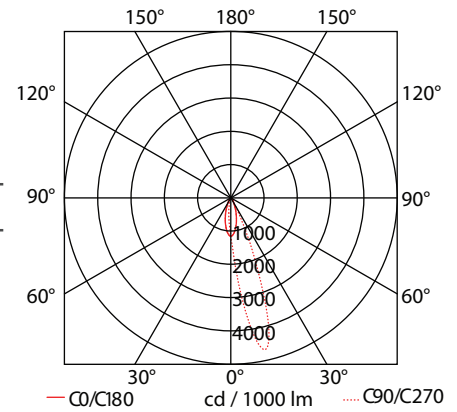

Terra Line Led 4.1 Asymmetric

Inox | Stainless Steel

- Linear inground recessed waterproof led luminaire
- suitable for outdoors use
- made from extruded anodized aluminum body
- painted with polyester powder suitable for external use
- with protective heavy duty inox (stainless steel) frame
- with heavy duty protective glass 8mm thick
- with incorporated high power led smd
- adjusted on high performance linear heatsink for best heat management
- CRI>80 | 3 SDCM as standard
- upon request available with CRI>90
- In 3000 - 4000 KELVIN
- also available upon request in 2700-3500-5000-6500 Kelvin
- with lenses of asymmetrical beam angle
- works with built in led driver, on/off as standard
- upon request dimmable phase cut/Dali/1-10v
- with silicone gaskets and stainless-steel screws
- with 1 or 2 brass nickel plated cable glands IP68
- for input and output of power supply cables
- offered with pre-fitted neoprene cable
- with male and female fis fast connection with IP68 protection

CRI>80 | Power & Luminous Flux

30695	8.4W	7x1.20W	220-240V	3000-4000 KELVIN	749-792	LUMEN	DIM (1)	⚡
30696	16.8W	14x1.20W	220-240V	3000-4000 KELVIN	1498-1584	LUMEN	DIM (2)	⚡
30697	25.2W	21x1.20W	220-240V	3000-4000 KELVIN	2245-2376	LUMEN	DIM (3)	⚡
30698	33.6W	28x1.20W	220-240V	3000-4000 KELVIN	2995-3168	LUMEN	DIM (4)	⚡

GLASS (8mm)

CE IP67

ΔΙΑΣΤΑΣΕΙΣ ΦΩΤΙΣΤΙΚΩΝ DIMENSIONS OF LUMINAIRES				ΔΙΑΣΤΑΣΕΙΣ ΒΑΣΕΩΝ ΕΔΑΦΟΥΣ DIMENSIONS OF GROUND BASES		ΔΙΑΣΤΑΣΕΙΣ ΟΠΗΣ OPENING DIMENSIONS		
DIM	CODE	A	B	C	D	LENGTH	WIDTH	DEPTH
[1]	30695	473mm	319mm	342mm	426mm	439mm	100mm	95mm
[2]	30696	713mm	615mm	648mm	732mm	745mm	100mm	95mm
[3]	30697	1113mm	915mm	978mm	1062mm	1075mm	100mm	95mm
[4]	30698	1313mm	1215mm	1278mm	1362mm	1375mm	100mm	95mm

ΔΙΑΣΤΑΣΕΙΣ ΦΩΤΙΣΤΙΚΟΥ / LUMINAIRE DIMENSIONS

ΔΙΑΣΤΑΣΕΙΣ ΒΑΣΗΣ ΕΔΑΦΟΥΣ / GROUND BASE DIMENSIONS

5339 IP68 RATED MULTI-WAY CONNECTOR BOX
ΣΤΕΓΑΝΟ ΚΟΥΤΙ ΔΙΑΚΛΑΔΩΣΗΣWith pre-connected IP68
male and female fis for fast connection