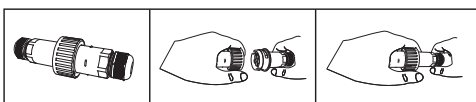

Terra Line Led 4.1 Asymmetric

Inox | Stainless Steel

- Linear inground recessed waterproof led luminaire
- suitable for outdoors use
- made from extruded anodized aluminum body
- painted with polyester powder suitable for external use
- with protective heavy duty inox (stainless steel) frame
- with heavy duty protective glass 8mm thick
- with incorporated high power led smd
- adjusted on high performance linear heatsink for best heat management
- CRI>80 | 3 SDCM as standard
- upon request available with CRI>90
- In 3000 - 4000 KELVIN
- also available upon request in 2700-3500-5000-6500 Kelvin
- with lenses of asymmetrical beam angle
- works with built in led driver, on/off as standard
- upon request dimmable phase cut/Dali/1-10v
- with silicone gaskets and stainless-steel screws
- with 1 or 2 brass nickel plated cable glands IP68
- for input and output of power supply cables
- offered with pre-fitted neoprene cable
- with male and female fis fast connection with IP68 protection

GLASS (8mm)

CE IP67

ΔΙΑΣΤΑΣΕΙΣ ΦΩΤΙΣΤΙΚΩΝ DIMENSIONS OF LUMINAIRES				ΔΙΑΣΤΑΣΕΙΣ ΒΑΣΕΩΝ ΕΔΑΦΟΥΣ DIMENSIONS OF GROUND BASES		ΔΙΑΣΤΑΣΕΙΣ ΟΠΗΣ OPENING DIMENSIONS		
DIM	CODE	A	B	C	D	LENGTH	WIDTH	DEPTH
[1]	30695	473mm	319mm	342mm	426mm	439mm	100mm	95mm
[2]	30696	713mm	615mm	648mm	732mm	745mm	100mm	95mm
[3]	30697	1113mm	915mm	978mm	1062mm	1075mm	100mm	95mm
[4]	30698	1313mm	1215mm	1278mm	1362mm	1375mm	100mm	95mm

ΔΙΑΣΤΑΣΕΙΣ ΦΩΤΙΣΤΙΚΟΥ / LUMINAIRE DIMENSIONS

ΔΙΑΣΤΑΣΕΙΣ ΒΑΣΗΣ ΕΔΑΦΟΥΣ / GROUND BASE DIMENSIONS

5339 IP68 RATED MULTI-WAY CONNECTOR BOX
ΣΤΕΓΑΝΟ ΚΟΥΤΙ ΔΙΑΚΛΑΔΩΣΗΣWith pre-connected IP68
male and female fis for fast connection