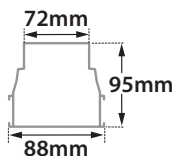

GLASS (8mm)

CE IP67

ΔΙΑΣΤΑΣΕΙΣ ΦΩΤΙΣΤΙΚΩΝ DIMENSIONS OF LUMINAIRES				ΔΙΑΣΤΑΣΕΙΣ ΒΑΣΕΩΝ ΕΔΑΦΟΥΣ DIMENSIONS OF GROUND BASES		ΔΙΑΣΤΑΣΕΙΣ ΟΠΗΣ OPENING DIMENSIONS		
DIM	CODE	A	B	C	D	LENGTH	WIDTH	DEPTH
[1]	30695	473mm	319mm	342mm	426mm	439mm	100mm	95mm
[2]	30696	713mm	615mm	648mm	732mm	745mm	100mm	95mm
[3]	30697	1113mm	915mm	978mm	1062mm	1075mm	100mm	95mm
[4]	30698	1313mm	1215mm	1278mm	1362mm	1375mm	100mm	95mm

ΔΙΑΣΤΑΣΕΙΣ ΦΩΤΙΣΤΙΚΟΥ / LUMINAIRE DIMENSIONS

ΔΙΑΣΤΑΣΕΙΣ ΒΑΣΗΣ ΕΔΑΦΟΥΣ / GROUND BASE DIMENSIONS

5339 IP68 RATED MULTI-WAY CONNECTOR BOX
ΣΤΕΓΑΝΟ ΚΟΥΤΙ ΔΙΑΚΛΑΔΩΣΗΣWith pre-connected IP68
male and female fis for fast connection