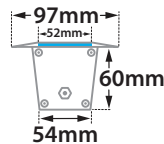

CRI>80 | Power & Luminous Flux

30695	8.4W	7x1.20W	220-240V	3000-4000 KELVIN	749-792	LUMEN	DIM (1)	⚡
30696	16.8W	14x1.20W	220-240V	3000-4000 KELVIN	1498-1584	LUMEN	DIM (2)	⚡
30697	25.2W	21x1.20W	220-240V	3000-4000 KELVIN	2245-2376	LUMEN	DIM (3)	⚡
30698	33.6W	28x1.20W	220-240V	3000-4000 KELVIN	2995-3168	LUMEN	DIM (4)	⚡

GLASS (8mm)

CE IP67

ΔΙΑΣΤΑΣΕΙΣ ΦΩΤΙΣΤΙΚΩΝ DIMENSIONS OF LUMINAIRES				ΔΙΑΣΤΑΣΕΙΣ ΒΑΣΕΩΝ ΕΔΑΦΟΥΣ DIMENSIONS OF GROUND BASES		ΔΙΑΣΤΑΣΕΙΣ ΟΠΗΣ OPENING DIMENSIONS		
DIM	CODE	A	B	C	D	LENGTH	WIDTH	DEPTH
[1]	30695	473mm	319mm	342mm	426mm	439mm	100mm	95mm
[2]	30696	713mm	615mm	648mm	732mm	745mm	100mm	95mm
[3]	30697	1113mm	915mm	978mm	1062mm	1075mm	100mm	95mm
[4]	30698	1313mm	1215mm	1278mm	1362mm	1375mm	100mm	95mm

ΔΙΑΣΤΑΣΕΙΣ ΦΩΤΙΣΤΙΚΟΥ / LUMINAIRE DIMENSIONS

ΔΙΑΣΤΑΣΕΙΣ ΒΑΣΗΣ ΕΔΑΦΟΥΣ / GROUND BASE DIMENSIONS

5339 IP68 RATED MULTI-WAY CONNECTOR BOX
ΣΤΕΓΑΝΟ ΚΟΥΤΙ ΔΙΑΚΛΑΔΩΣΗΣWith pre-connected IP68
male and female fis for fast connection