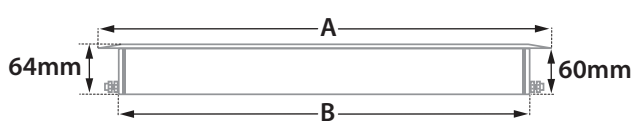

Terra Line Led 4.1 Asymmetric

Inox | Stainless Steel

- Linear inground recessed waterproof led luminaire
- suitable for outdoors use
- made from extruded anodized aluminum body
- painted with polyester powder suitable for external use
- with protective heavy duty inox (stainless steel) frame
- with heavy duty protective glass 8mm thick
- with incorporated high power led smd
- adjusted on high performance linear heatsink for best heat management
- CRI>80 | 3 SDCM as standard
- upon request available with CRI>90
- In 3000 - 4000 KELVIN
- also available upon request in 2700-3500-5000-6500 Kelvin
- with lenses of asymmetrical beam angle
- works with built in led driver, on/off as standard
- upon request dimmable phase cut/Dali/1-10v
- with silicone gaskets and stainless-steel screws
- with 1 or 2 brass nickel plated cable glands IP68
- for input and output of power supply cables
- offered with pre-fitted neoprene cable
- with male and female fis fast connection with IP68 protection

CRI>80 | Power & Luminous Flux

30695	8.4W	7x1.20W	220-240V	3000-4000 KELVIN	749-792	LUMEN	DIM (1)	⚡
30696	16.8W	14x1.20W	220-240V	3000-4000 KELVIN	1498-1584	LUMEN	DIM (2)	⚡
30697	25.2W	21x1.20W	220-240V	3000-4000 KELVIN	2245-2376	LUMEN	DIM (3)	⚡
30698	33.6W	28x1.20W	220-240V	3000-4000 KELVIN	2995-3168	LUMEN	DIM (4)	⚡

GLASS (8mm)

CE IP67

ΔΙΑΣΤΑΣΕΙΣ ΦΩΤΙΣΤΙΚΩΝ DIMENSIONS OF LUMINAIRES				ΔΙΑΣΤΑΣΕΙΣ ΒΑΣΕΩΝ ΕΔΑΦΟΥΣ DIMENSIONS OF GROUND BASES		ΔΙΑΣΤΑΣΕΙΣ ΟΠΗΣ OPENING DIMENSIONS		
DIM	CODE	A	B	C	D	LENGTH	WIDTH	DEPTH
[1]	30695	473mm	319mm	342mm	426mm	439mm	100mm	95mm
[2]	30696	713mm	615mm	648mm	732mm	745mm	100mm	95mm
[3]	30697	1113mm	915mm	978mm	1062mm	1075mm	100mm	95mm
[4]	30698	1313mm	1215mm	1278mm	1362mm	1375mm	100mm	95mm

ΔΙΑΣΤΑΣΕΙΣ ΦΩΤΙΣΤΙΚΟΥ / LUMINAIRE DIMENSIONS

ΔΙΑΣΤΑΣΕΙΣ ΒΑΣΗΣ ΕΔΑΦΟΥΣ / GROUND BASE DIMENSIONS

5339 IP68 RATED MULTI-WAY CONNECTOR BOX
ΣΤΕΓΑΝΟ ΚΟΥΤΙ ΔΙΑΚΛΑΔΩΣΗΣWith pre-connected IP68
male and female fis for fast connection