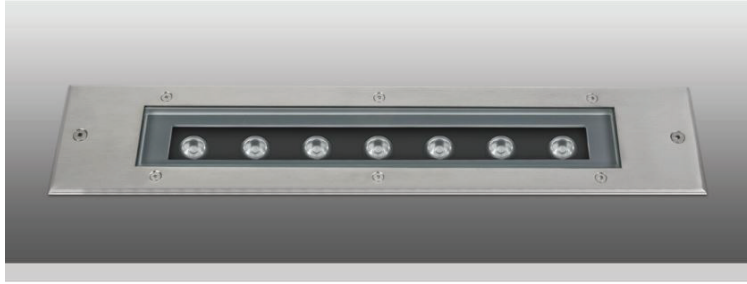

Terra Line Led 4.1 Asymmetric

Inox | Stainless Steel

- Linear inground recessed waterproof led luminaire
- suitable for outdoors use
- made from extruded anodized aluminum body
- painted with polyester powder suitable for external use
- with protective heavy duty inox (stainless steel) frame
- with heavy duty protective glass 8mm thick
- with incorporated high power led smd
- adjusted on high performance linear heatsink for best heat management
- CRI>80 | 3 SDCM as standard
- upon request available with CRI>90
- In 3000 - 4000 KELVIN
- also available upon request in 2700-3500-5000-6500 Kelvin
- with lenses of asymmetrical beam angle
- works with built in led driver, on/off as standard
- upon request dimmable phase cut/Dali/1-10v
- with silicone gaskets and stainless-steel screws
- with 1 or 2 brass nickel plated cable glands IP68
- for input and output of power supply cables
- offered with pre-fitted neoprene cable
- with male and female fis fast connection with IP68 protection

CRI>80 | Power & Luminous Flux

30695	8.4W	7x1.20W	220-240V	3000-4000 KELVIN	749-792	LUMEN	DIM (1)	⚡
30696	16.8W	14x1.20W	220-240V	3000-4000 KELVIN	1498-1584	LUMEN	DIM (2)	⚡
30697	25.2W	21x1.20W	220-240V	3000-4000 KELVIN	2245-2376	LUMEN	DIM (3)	⚡
30698	33.6W	28x1.20W	220-240V	3000-4000 KELVIN	2995-3168	LUMEN	DIM (4)	⚡

ΔΙΑΣΤΑΣΕΙΣ ΦΩΤΙΣΤΙΚΟΥ / LUMINAIRE DIMENSIONS

ΔΙΑΣΤΑΣΕΙΣ ΒΑΣΗΣ ΕΔΑΦΟΥΣ / GROUND BASE DIMENSIONS

5339 IP68 RATED MULTI-WAY CONNECTOR BOX
ΣΤΕΓΑΝΟ ΚΟΥΤΙ ΔΙΑΚΛΑΔΩΣΗΣWith pre-connected IP68
male and female fis for fast connection