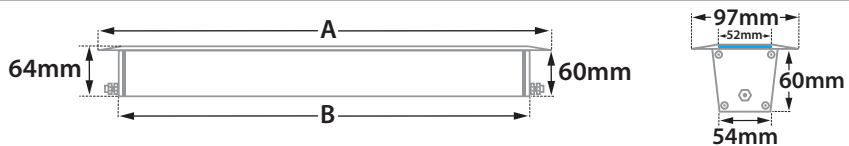

Terra Line Led 4.2 Asymmetric

Inox | Stainless Steel

- Linear inground recessed waterproof led luminaire
- suitable for outdoors use
- made from extruded anodized aluminum body
- painted with polyester powder suitable for external use
- with protective heavy duty inox (stainless steel) frame
- with heavy duty protective glass 8mm thick
- with incorporated high power led smd
- adjusted on high performance linear heatsink
- for best heat management
- CRI>80 | 3 SDCM as standard
- upon request available with CRI>90
- In 3000 - 4000 KELVIN
- also available upon request in 2700-3500-5000-6500 Kelvin
- with lenses of asymmetrical beam angle
- works with built in led driver, on/off as standard
- upon request dimmable phase cut/Dali/1-10v
- with silicone gaskets and stainless-steel screws
- with 1 or 2 brass nickel plated cable glands IP68
- for input and output of power supply cables
- offered with pre-fitted neoprene cable
- with male and female fis fast connection with IP68 protection

CRI>80 | Power & Luminous Flux at 28°

30711	12.6W	7x1.80W	220-240V	3000-4000 KELVIN	1022-1092 LUMEN	DIM (1)	⚡	⚡	⚡
30712	25.2W	14x1.80W	220-240V	3000-4000 KELVIN	2043-2183 LUMEN	DIM (2)	⚡	⚡	⚡
30713	37.8W	21x1.80W	220-240V	3000-4000 KELVIN	3065-3275 LUMEN	DIM (3)	⚡	⚡	⚡
30714	50.4W	28x1.80W	220-240V	3000-4000 KELVIN	4086-4367 LUMEN	DIM (4)	⚡	⚡	⚡

GLASS (8mm)

CE IP67

ΔΙΑΣΤΑΣΕΙΣ ΦΩΤΙΣΤΙΚΩΝ DIMENSIONS OF LUMINAIRES				ΔΙΑΣΤΑΣΕΙΣ ΒΑΣΕΩΝ ΕΔΑΦΟΥΣ DIMENSIONS OF GROUND BASES		ΔΙΑΣΤΑΣΕΙΣ ΟΠΗΣ OPENING DIMENSIONS		
DIM	CODE	A	B	C	D	LENGTH	WIDTH	DEPTH
[1]	30711	473mm	319mm	342mm	426mm	439mm	100mm	95mm
[2]	30712	713mm	615mm	648mm	732mm	745mm	100mm	95mm
[3]	30713	1113mm	915mm	978mm	1062mm	1075mm	100mm	95mm
[4]	30714	1313mm	1215mm	1278mm	1362mm	1375mm	100mm	95mm

ΔΙΑΣΤΑΣΕΙΣ ΦΩΤΙΣΤΙΚΟΥ / LUMINAIRE DIMENSIONS

ΔΙΑΣΤΑΣΕΙΣ ΒΑΣΗΣ ΕΔΑΦΟΥΣ / GROUND BASE DIMENSIONS

5339 IP68 RATED MULTI-WAY CONNECTOR BOX
ΣΤΕΓΑΝΟ ΚΟΥΤΙ ΔΙΑΚΛΑΔΩΣΗΣWith pre-connected IP68
male and female fis for fast connection