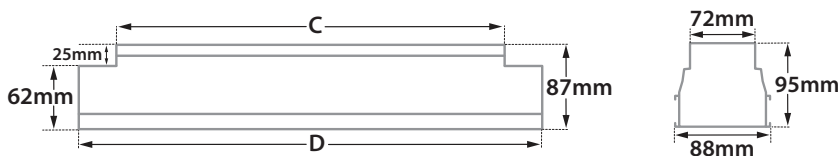

Terra Line Led 4.2 Asymmetric

Inox | Stainless Steel

- Linear inground recessed waterproof led luminaire
- suitable for outdoors use
- made from extruded anodized aluminum body
- painted with polyester powder suitable for external use
- with protective heavy duty inox (stainless steel) frame
- with heavy duty protective glass 8mm thick
- with incorporated high power led smd
- adjusted on high performance linear heatsink
- for best heat management
- CRI>80 | 3 SDCM as standard
- upon request available with CRI>90
- In 3000 - 4000 KELVIN
- also available upon request in 2700-3500-5000-6500 Kelvin
- with lenses of asymmetrical beam angle
- works with built in led driver, on/off as standard
- upon request dimmable phase cut/Dali/1-10v
- with silicone gaskets and stainless-steel screws
- with 1 or 2 brass nickel plated cable glands IP68
- for input and output of power supply cables
- offered with pre-fitted neoprene cable
- with male and female fis fast connection with IP68 protection

CRI>80 | Power & Luminous Flux at 28°

30711	12.6W	7x1.80W	220-240V	3000-4000 KELVIN	1022-1092 LUMEN	DIM (1)	⚡	⚡	⚡
30712	25.2W	14x1.80W	220-240V	3000-4000 KELVIN	2043-2183 LUMEN	DIM (2)	⚡	⚡	⚡
30713	37.8W	21x1.80W	220-240V	3000-4000 KELVIN	3065-3275 LUMEN	DIM (3)	⚡	⚡	⚡
30714	50.4W	28x1.80W	220-240V	3000-4000 KELVIN	4086-4367 LUMEN	DIM (4)	⚡	⚡	⚡

GLASS (8mm)

CE IP67

ΔΙΑΣΤΑΣΕΙΣ ΦΩΤΙΣΤΙΚΩΝ DIMENSIONS OF LUMINAIRES				ΔΙΑΣΤΑΣΕΙΣ ΒΑΣΕΩΝ ΕΔΑΦΟΥΣ DIMENSIONS OF GROUND BASES		ΔΙΑΣΤΑΣΕΙΣ ΟΠΗΣ OPENING DIMENSIONS		
DIM	CODE	A	B	C	D	LENGTH	WIDTH	DEPTH
[1]	30711	473mm	319mm	342mm	426mm	439mm	100mm	95mm
[2]	30712	713mm	615mm	648mm	732mm	745mm	100mm	95mm
[3]	30713	1113mm	915mm	978mm	1062mm	1075mm	100mm	95mm
[4]	30714	1313mm	1215mm	1278mm	1362mm	1375mm	100mm	95mm

ΔΙΑΣΤΑΣΕΙΣ ΦΩΤΙΣΤΙΚΟΥ / LUMINAIRE DIMENSIONS

ΔΙΑΣΤΑΣΕΙΣ ΒΑΣΗΣ ΕΔΑΦΟΥΣ / GROUND BASE DIMENSIONS

5339 IP68 RATED MULTI-WAY CONNECTOR BOX
ΣΤΕΓΑΝΟ ΚΟΥΤΙ ΔΙΑΚΛΑΔΩΣΗΣWith pre-connected IP68
male and female fis for fast connection