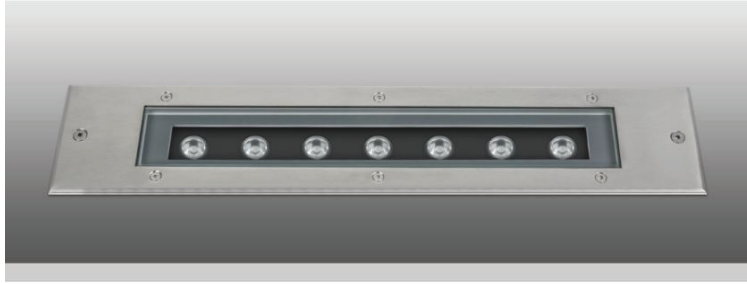

Terra Line Led 4.2 Asymmetric

Inox | Stainless Steel

- Linear inground recessed waterproof led luminaire
- suitable for outdoors use
- made from extruded anodized aluminum body
- painted with polyester powder suitable for external use
- with protective heavy duty inox (stainless steel) frame
- with heavy duty protective glass 8mm thick
- with incorporated high power led smd
- adjusted on high performance linear heatsink
- for best heat management
- CRI>80 | 3 SDCM as standard
- upon request available with CRI>90
- In 3000 - 4000 KELVIN
- also available upon request in 2700-3500-5000-6500 Kelvin
- with lenses of asymmetrical beam angle
- works with built in led driver, on/off as standard
- upon request dimmable phase cut/Dali/1-10v
- with silicone gaskets and stainless-steel screws
- with 1 or 2 brass nickel plated cable glands IP68
- for input and output of power supply cables
- offered with pre-fitted neoprene cable
- with male and female fis fast connection with IP68 protection

ΔΙΑΣΤΑΣΕΙΣ ΦΩΤΙΣΤΙΚΟΥ / LUMINAIRE DIMENSIONS

ΔΙΑΣΤΑΣΕΙΣ ΒΑΣΗΣ ΕΔΑΦΟΥΣ / GROUND BASE DIMENSIONS

5339 IP68 RATED MULTI-WAY CONNECTOR BOX
ΣΤΕΓΑΝΟ ΚΟΥΤΙ ΔΙΑΚΛΑΔΩΣΗΣWith pre-connected IP68
male and female fis for fast connection