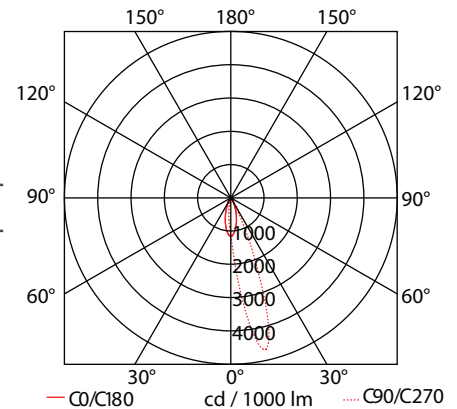

Terra Line Led 4.2 Asymmetric

Inox | Stainless Steel

- Linear inground recessed waterproof led luminaire
- suitable for outdoors use
- made from extruded anodized aluminum body
- painted with polyester powder suitable for external use
- with protective heavy duty inox (stainless steel) frame
- with heavy duty protective glass 8mm thick
- with incorporated high power led smd
- adjusted on high performance linear heatsink
- for best heat management
- CRI>80 | 3 SDCM as standard
- upon request available with CRI>90
- In 3000 - 4000 KELVIN
- also available upon request in 2700-3500-5000-6500 Kelvin
- with lenses of asymmetrical beam angle
- works with built in led driver, on/off as standard
- upon request dimmable phase cut/Dali/1-10v
- with silicone gaskets and stainless-steel screws
- with 1 or 2 brass nickel plated cable glands IP68
- for input and output of power supply cables
- offered with pre-fitted neoprene cable
- with male and female fis fast connection with IP68 protection

CRI>80 | Power & Luminous Flux at 28°

30711	12.6W	7x1.80W	220-240V	3000-4000 KELVIN	1022-1092 LUMEN	DIM (1)	⚡	⚡	⚡
30712	25.2W	14x1.80W	220-240V	3000-4000 KELVIN	2043-2183 LUMEN	DIM (2)	⚡	⚡	⚡
30713	37.8W	21x1.80W	220-240V	3000-4000 KELVIN	3065-3275 LUMEN	DIM (3)	⚡	⚡	⚡
30714	50.4W	28x1.80W	220-240V	3000-4000 KELVIN	4086-4367 LUMEN	DIM (4)	⚡	⚡	⚡

GLASS (8mm)

CE IP67

ΔΙΑΣΤΑΣΕΙΣ ΦΩΤΙΣΤΙΚΩΝ DIMENSIONS OF LUMINAIRES				ΔΙΑΣΤΑΣΕΙΣ ΒΑΣΕΩΝ ΕΔΑΦΟΥΣ DIMENSIONS OF GROUND BASES		ΔΙΑΣΤΑΣΕΙΣ ΟΠΗΣ OPENING DIMENSIONS		
DIM	CODE	A	B	C	D	LENGTH	WIDTH	DEPTH
[1]	30711	473mm	319mm	342mm	426mm	439mm	100mm	95mm
[2]	30712	713mm	615mm	648mm	732mm	745mm	100mm	95mm
[3]	30713	1113mm	915mm	978mm	1062mm	1075mm	100mm	95mm
[4]	30714	1313mm	1215mm	1278mm	1362mm	1375mm	100mm	95mm

ΔΙΑΣΤΑΣΕΙΣ ΦΩΤΙΣΤΙΚΟΥ / LUMINAIRE DIMENSIONS

ΔΙΑΣΤΑΣΕΙΣ ΒΑΣΗΣ ΕΔΑΦΟΥΣ / GROUND BASE DIMENSIONS

5339 IP68 RATED MULTI-WAY CONNECTOR BOX
ΣΤΕΓΑΝΟ ΚΟΥΤΙ ΔΙΑΚΛΑΔΩΣΗΣWith pre-connected IP68
male and female fis for fast connection