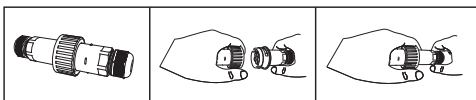

With pre-connected IP68
male and female fis for fast connection