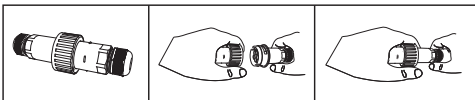

- Linear inground recessed waterproof led luminaire
- suitable for outdoors use
- made from extruded anodized aluminum body
- painted with polyester powder suitable for external use
- with protective heavy duty inox (stainless steel) frame
- with heavy duty protective glass 8mm thick
- with incorporated high power led smd
- adjusted on high performance linear heatsink
- for best heat management
- CRI>80 | 3 SDCM as standard
- upon request available with CRI>90
- In 3000 - 4000 KELVIN
- also available upon request in 2700-3500-5000-6500 Kelvin
- with lenses of symmetrical beam angle 10°-15°-24°-28°-32°-41°-48°-63°
- or with lenses of elliptical beam angle 15°x35°, 22°x37°
- works with built in led driver, on/off as standard
- upon request dimmable phase cut/Dali/1-10v
- with silicone gaskets and stainless-steel screws
- with 1 or 2 brass nickel plated cable glands IP68
- for input and output of power supply cables
- offered with pre-fitted neoprene cable
- with male and female fis fast connection with IP68 protection

GLASS (8mm)

CE IP67

Beam angle	Factor
10°	0.86
15°	0.97
24°	0.96
28°	1.00
32°	0.86
41°	0.91
48°	0.89
63°	0.88
15°x35°	0.93
22°x37°	0.82

ΔΙΑΣΤΑΣΕΙΣ ΦΩΤΙΣΤΙΚΩΝ DIMENSIONS OF LUMINAIRES				ΔΙΑΣΤΑΣΕΙΣ ΒΑΣΕΩΝ ΕΔΑΦΟΥΣ DIMENSIONS OF GROUND BASES		ΔΙΑΣΤΑΣΕΙΣ ΟΠΗΣ OPENING DIMENSIONS		
DIM	CODE	A	B	C	D	LENGTH	WIDTH	DEPTH
[1]	30707	473mm	319mm	342mm	426mm	439mm	100mm	95mm
[2]	30708	713mm	615mm	648mm	732mm	745mm	100mm	95mm
[3]	30709	1113mm	915mm	978mm	1062mm	1075mm	100mm	95mm
[4]	30710	1313mm	1215mm	1278mm	1362mm	1375mm	100mm	95mm

ΔΙΑΣΤΑΣΕΙΣ ΦΩΤΙΣΤΙΚΟΥ / LUMINAIRE DIMENSIONS

ΔΙΑΣΤΑΣΕΙΣ ΒΑΣΗΣ ΕΔΑΦΟΥΣ / GROUND BASE DIMENSIONS

5339 IP68 RATED MULTI-WAY CONNECTOR BOX
ΣΤΕΓΑΝΟ ΚΟΥΤΙ ΔΙΑΚΛΑΔΩΣΗΣWith pre-connected IP68
male and female fis for fast connection