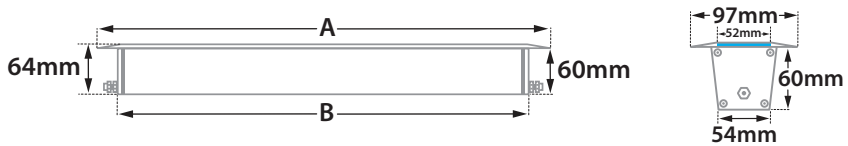

- Linear inground recessed waterproof led luminaire
- suitable for outdoors use
- made from extruded anodized aluminum body
- painted with polyester powder suitable for external use
- with protective heavy duty inox (stainless steel) frame
- with heavy duty protective glass 8mm thick
- with incorporated high power led smd
- adjusted on high performance linear heatsink
- for best heat management
- CRI>80 | 3 SDCM as standard
- upon request available with CRI>90
- In 3000 - 4000 KELVIN
- also available upon request in 2700-3500-5000-6500 Kelvin
- with lenses of symmetrical beam angle 10°-15°-24°-28°-32°-41°-48°-63°
- or with lenses of elliptical beam angle 15°x35°, 22°x37°
- works with built in led driver, on/off as standard
- upon request dimmable phase cut/Dali/1-10v
- with silicone gaskets and stainless-steel screws
- with 1 or 2 brass nickel plated cable glands IP68
- for input and output of power supply cables
- offered with pre-fitted neoprene cable
- with male and female fis fast connection with IP68 protection

GLASS (8mm)

CE IP67

Beam angle	Factor
10°	0.86
15°	0.97
24°	0.96
28°	1.00
32°	0.86
41°	0.91
48°	0.89
63°	0.88
15°x35°	0.93
22°x37°	0.82

ΔΙΑΣΤΑΣΕΙΣ ΦΩΤΙΣΤΙΚΩΝ DIMENSIONS OF LUMINAIRES				ΔΙΑΣΤΑΣΕΙΣ ΒΑΣΕΩΝ ΕΔΑΦΟΥΣ DIMENSIONS OF GROUND BASES		ΔΙΑΣΤΑΣΕΙΣ ΟΠΗΣ OPENING DIMENSIONS		
DIM	CODE	A	B	C	D	LENGTH	WIDTH	DEPTH
[1]	30707	473mm	319mm	342mm	426mm	439mm	100mm	95mm
[2]	30708	713mm	615mm	648mm	732mm	745mm	100mm	95mm
[3]	30709	1113mm	915mm	978mm	1062mm	1075mm	100mm	95mm
[4]	30710	1313mm	1215mm	1278mm	1362mm	1375mm	100mm	95mm

ΔΙΑΣΤΑΣΕΙΣ ΦΩΤΙΣΤΙΚΟΥ / LUMINAIRE DIMENSIONS

ΔΙΑΣΤΑΣΕΙΣ ΒΑΣΗΣ ΕΔΑΦΟΥΣ / GROUND BASE DIMENSIONS

5339 IP68 RATED MULTI-WAY CONNECTOR BOX
ΣΤΕΓΑΝΟ ΚΟΥΤΙ ΔΙΑΚΛΑΔΩΣΗΣWith pre-connected IP68
male and female fis for fast connection