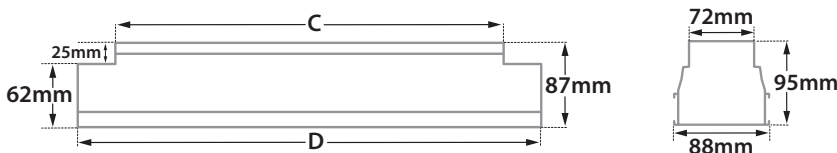

- Linear inground recessed waterproof led luminaire
- suitable for outdoors use
- made from extruded anodized aluminum body
- painted with polyester powder suitable for external use
- with protective heavy duty inox (stainless steel) frame
- with heavy duty protective glass 8mm thick
- with incorporated high power led smd
- adjusted on high performance linear heatsink
- for best heat management
- CRI>80 | 3 SDCM as standard
- upon request available with CRI>90
- In 3000 - 4000 KELVIN
- also available upon request in 2700-3500-5000-6500 Kelvin
- with lenses of symmetrical beam angle 10°-15°-24°-28°-32°-41°-48°-63°
- or with lenses of elliptical beam angle 15°x35°, 22°x37°
- works with built in led driver, on/off as standard
- upon request dimmable phase cut/Dali/1-10v
- with silicone gaskets and stainless-steel screws
- with 1 or 2 brass nickel plated cable glands IP68
- for input and output of power supply cables
- offered with pre-fitted neoprene cable
- with male and female fis fast connection with IP68 protection

GLASS (8mm)

CE IP67

Beam angle	Factor
10°	0.86
15°	0.97
24°	0.96
28°	1.00
32°	0.86
41°	0.91
48°	0.89
63°	0.88
15°x35°	0.93
22°x37°	0.82

ΔΙΑΣΤΑΣΕΙΣ ΦΩΤΙΣΤΙΚΩΝ DIMENSIONS OF LUMINAIRES				ΔΙΑΣΤΑΣΕΙΣ ΒΑΣΕΩΝ ΕΔΑΦΟΥΣ DIMENSIONS OF GROUND BASES		ΔΙΑΣΤΑΣΕΙΣ ΟΠΗΣ OPENING DIMENSIONS		
DIM	CODE	A	B	C	D	LENGTH	WIDTH	DEPTH
[1]	30707	473mm	319mm	342mm	426mm	439mm	100mm	95mm
[2]	30708	713mm	615mm	648mm	732mm	745mm	100mm	95mm
[3]	30709	1113mm	915mm	978mm	1062mm	1075mm	100mm	95mm
[4]	30710	1313mm	1215mm	1278mm	1362mm	1375mm	100mm	95mm

ΔΙΑΣΤΑΣΕΙΣ ΦΩΤΙΣΤΙΚΟΥ / LUMINAIRE DIMENSIONS

ΔΙΑΣΤΑΣΕΙΣ ΒΑΣΗΣ ΕΔΑΦΟΥΣ / GROUND BASE DIMENSIONS

5339 IP68 RATED MULTI-WAY CONNECTOR BOX
ΣΤΕΓΑΝΟ ΚΟΥΤΙ ΔΙΑΚΛΑΔΩΣΗΣWith pre-connected IP68
male and female fis for fast connection