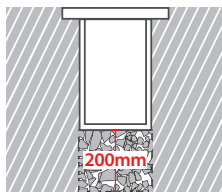

- Linear inground recessed waterproof led luminaire
- suitable for outdoors use
- made from extruded anodized aluminum body
- painted with polyester powder suitable for external use
- with protective heavy duty inox (stainless steel) frame
- with heavy duty protective glass 8mm thick
- with incorporated high power led smd
- adjusted on high performance linear heatsink
- for best heat management
- CRI>80 | 3 SDCM as standard
- upon request available with CRI>90
- In 3000 - 4000 KELVIN
- also available upon request in 2700-3500-5000-6500 Kelvin
- with lenses of symmetrical beam angle 10°-15°-24°-28°-32°-41°-48°-63°
- or with lenses of elliptical beam angle 15°x35°, 22°x37°
- works with built in led driver, on/off as standard
- upon request dimmable phase cut/Dali/1-10v
- with silicone gaskets and stainless-steel screws
- with 1 or 2 brass nickel plated cable glands IP68
- for input and output of power supply cables
- offered with pre-fitted neoprene cable
- with male and female fis fast connection with IP68 protection

GLASS (8mm)

CE IP67

Beam angle	Factor
10°	0.86
15°	0.97
24°	0.96
28°	1.00
32°	0.86
41°	0.91
48°	0.89
63°	0.88
15°x35°	0.93
22°x37°	0.82

ΔΙΑΣΤΑΣΕΙΣ ΦΩΤΙΣΤΙΚΩΝ DIMENSIONS OF LUMINAIRES				ΔΙΑΣΤΑΣΕΙΣ ΒΑΣΕΩΝ ΕΔΑΦΟΥΣ DIMENSIONS OF GROUND BASES		ΔΙΑΣΤΑΣΕΙΣ ΟΠΗΣ OPENING DIMENSIONS		
DIM	CODE	A	B	C	D	LENGTH	WIDTH	DEPTH
[1]	30707	473mm	319mm	342mm	426mm	439mm	100mm	95mm
[2]	30708	713mm	615mm	648mm	732mm	745mm	100mm	95mm
[3]	30709	1113mm	915mm	978mm	1062mm	1075mm	100mm	95mm
[4]	30710	1313mm	1215mm	1278mm	1362mm	1375mm	100mm	95mm

ΔΙΑΣΤΑΣΕΙΣ ΦΩΤΙΣΤΙΚΟΥ / LUMINAIRE DIMENSIONS

ΔΙΑΣΤΑΣΕΙΣ ΒΑΣΗΣ ΕΔΑΦΟΥΣ / GROUND BASE DIMENSIONS

5339 IP68 RATED MULTI-WAY CONNECTOR BOX
ΣΤΕΓΑΝΟ ΚΟΥΤΙ ΔΙΑΚΛΑΔΩΣΗΣWith pre-connected IP68
male and female fis for fast connection