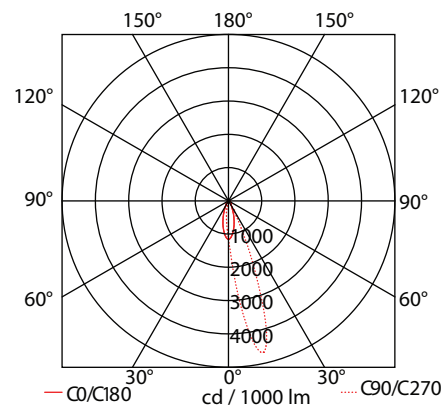

## Terra Line Led 5 Assymmetric

- Linear inground recessed waterproof led luminaire
- suitable for outdoors use
- made from extruded anodized aluminum body
- painted with polyester powder suitable for external use
- with ground base from aluminum
- with heavy duty protective glass 8mm thick
- with incorporated high power led smd
- adjusted on high performance linear heatsink
- for best heat management
- CRI>80 | 3 SDCM as standard
- upon request available with CRI>90
- In 3000 - 4000 KELVIN
- also available upon request in 2700-3500-5000-6500 Kelvin
- with lenses of asymmetrical beam angle
- works with built in led driver, on/off as standard
- upon request dimmable phase cut/Dali/1-10v
- with silicone gaskets and stainless-steel screws
- with 1 or 2 brass nickel plated cable glands IP68
- for input and output of power supply cables
- offered with pre-fitted neoprene cable
- with male and female fis fast connection with IP68 protection

## CRI&gt;80 | Power &amp; Luminous Flux

30678	8.4W   7x1.20W	220-240V	3000-4000 KELVIN	749-792 LUMEN	DIM (1)	⚡	⚡	⚡
30679	16.8W   14x1.20W	220-240V	3000-4000 KELVIN	1498-1584 LUMEN	DIM (2)	⚡	⚡	⚡
30680	25.2W   21x1.20W	220-240V	3000-4000 KELVIN	2246-2376 LUMEN	DIM (3)	⚡	⚡	⚡
30681	33.6W   28x1.20W	220-240V	3000-4000 KELVIN	2995-3168 LUMEN	DIM (4)	⚡	⚡	⚡

GLASS (8mm)

CE IP67

ΔΙΑΣΤΑΣΕΙΣ ΦΩΤΙΣΤΙΚΩΝ DIMENSIONS OF LUMINAIRES				ΔΙΑΣΤΑΣΕΙΣ ΒΑΣΕΩΝ ΕΔΑΦΟΥΣ DIMENSIONS OF GROUND BASES		ΔΙΑΣΤΑΣΕΙΣ ΟΠΗΣ OPENING DIMENSIONS		
DIM	CODE	A	B	C	D	LENGTH	WIDTH	DEPTH
1	30678	349mm	319mm	342mm	426mm	439mm	100mm	110mm
2	30679	645mm	615mm	648mm	732mm	745mm	100mm	110mm
3	30680	945mm	915mm	978mm	1062mm	1075mm	100mm	110mm
4	30681	1245mm	1215mm	1278mm	1362mm	1375mm	100mm	110mm

**i** \*upon request available at length 1545mm