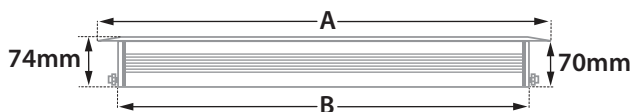

ΔΙΑΣΤΑΣΕΙΣ ΦΩΤΙΣΤΙΚΟΥ / LUMINAIRE DIMENSIONS