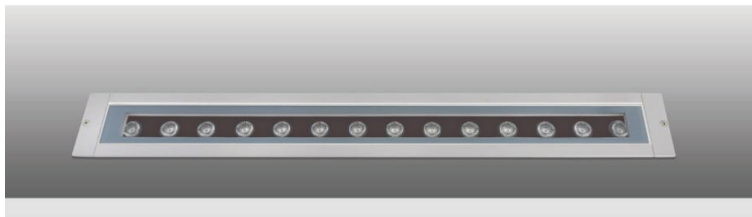

## Terra Line Led 5 Assymmetric

- Linear inground recessed waterproof led luminaire
- suitable for outdoors use
- made from extruded anodized aluminum body
- painted with polyester powder suitable for external use
- with ground base from aluminum
- with heavy duty protective glass 8mm thick
- with incorporated high power led smd
- adjusted on high performance linear heatsink
- for best heat management
- CRI>80 | 3 SDCM as standard
- upon request available with CRI>90
- In 3000 - 4000 KELVIN
- also available upon request in 2700-3500-5000-6500 Kelvin
- with lenses of asymmetrical beam angle
- works with built in led driver, on/off as standard
- upon request dimmable phase cut/Dali/1-10v
- with silicone gaskets and stainless-steel screws
- with 1 or 2 brass nickel plated cable glands IP68
- for input and output of power supply cables
- offered with pre-fitted neoprene cable
- with male and female fis fast connection with IP68 protection

## CRI&gt;80 | Power &amp; Luminous Flux

30678	8.4W   7x1.20W	220-240V	3000-4000 KELVIN	749-792 LUMEN	DIM (1)	⚡	⚡	⚡
30679	16.8W   14x1.20W	220-240V	3000-4000 KELVIN	1498-1584 LUMEN	DIM (2)	⚡	⚡	⚡
30680	25.2W   21x1.20W	220-240V	3000-4000 KELVIN	2246-2376 LUMEN	DIM (3)	⚡	⚡	⚡
30681	33.6W   28x1.20W	220-240V	3000-4000 KELVIN	2995-3168 LUMEN	DIM (4)	⚡	⚡	⚡

## ΔΙΑΣΤΑΣΕΙΣ ΒΑΣΗΣ ΕΔΑΦΟΥΣ / GROUND BASE DIMENSIONS

5339 IP68 RATED MULTI-WAY CONNECTOR BOX  
ΣΤΕΓΑΝΟ ΚΟΥΤΙ ΔΙΑΚΛΑΔΩΣΗΣ

With pre-connected IP68  
male and female fis for fast connection

**ΠΡΟΣΟΧΗ:** Σε όλα τα φωτιστικά σώματα κωνευτά δαπέδου κατά την εγκατάσταση θα πρέπει να δημιουργείτε τουλάχιστον 20cm βάθος οπής αποστράγγισης, γεμάτη χαλίκι, για την αποφυγή στάσιμων υδάτων ή να χρησιμοποιείτε για τον ίδιο λόγο αγωγούς αποχέτευσης. Χρησιμοποιείτε μόνο καλώδια τύπου H07RN, άλλου είδους καλώδια μπορεί να μην εξασφαλίζουν βαθμό στεγανότητας IP67 ή IP68.