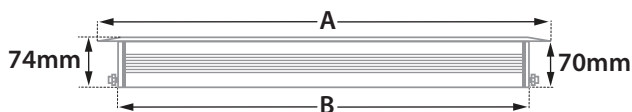

ΔΙΑΣΤΑΣΕΙΣ ΦΩΤΙΣΤΙΚΟΥ / LUMINAIRE DIMENSIONS