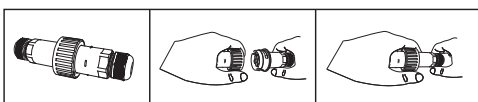

Terra Line Led 6 Assymetric

- Linear inground recessed waterproof led luminaire
- suitable for outdoors use
- made from extruded anodized aluminum body
- painted with polyester powder suitable for external use
- with ground base from aluminum
- with heavy duty protective glass 8mm thick
- with incorporated high power led smd
- adjusted on high performance linear heatsink for best heat management
- CRI>80 | 3 SDCM as standard
- upon request available with CRI>90
- In 3000 - 4000 KELVIN
- also available upon request in 2700-3500-5000-6500 Kelvin
- with lenses of asymmetrical beam angle
- works with built in led driver, on/off as standard
- upon request dimmable phase cut/Dali/1-10v
- with silicone gaskets and stainless-steel screws
- with 1 or 2 brass nickel plated cable glands IP68
- for input and output of power supply cables
- offered with pre-fitted neoprene cable
- with male and female fis fast connection with IP68 protection

CRI>80 | Power & Luminous Flux

30682	12.6W	7x1.80W	220-240V	3000-4000 KELVIN	1022-1092 LUMEN	DIM (1)	⚡	⚡	⚡
30683	25.2W	14x1.80W	220-240V	3000-4000 KELVIN	2043-2183 LUMEN	DIM (2)	⚡	⚡	⚡
30684	37.8W	21x1.80W	220-240V	3000-4000 KELVIN	3065-3275 LUMEN	DIM (3)	⚡	⚡	⚡
30685	50.4W	28x1.80W	220-240V	3000-4000 KELVIN	4086-4367 LUMEN	DIM (4)	⚡	⚡	⚡

GLASS (8mm)

CE IP67

ΔΙΑΣΤΑΣΕΙΣ ΦΩΤΙΣΤΙΚΩΝ DIMENSIONS OF LUMINAIRES				ΔΙΑΣΤΑΣΕΙΣ ΒΑΣΕΩΝ ΕΔΑΦΟΥΣ DIMENSIONS OF GROUND BASES		ΔΙΑΣΤΑΣΕΙΣ ΟΠΗΣ OPENING DIMENSIONS		
DIM	CODE	A	B	C	D	LENGTH	WIDTH	DEPTH
1	30682	349mm	319mm	342mm	426mm	439mm	100mm	110mm
2	30683	645mm	615mm	648mm	732mm	745mm	100mm	110mm
3	30684	945mm	915mm	978mm	1062mm	1075mm	100mm	110mm
4	30685	1245mm	1215mm	1278mm	1362mm	1375mm	100mm	110mm

i *upon request available at length 1545mm

ΔΙΑΣΤΑΣΕΙΣ ΦΩΤΙΣΤΙΚΟΥ / LUMINAIRE DIMENSIONS