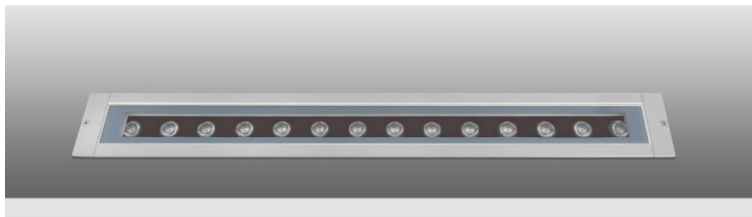

## Terra Line Led 6 Assymetric

- Linear inground recessed waterproof led luminaire
- suitable for outdoors use
- made from extruded anodized aluminum body
- painted with polyester powder suitable for external use
- with ground base from aluminum
- with heavy duty protective glass 8mm thick
- with incorporated high power led smd
- adjusted on high performance linear heatsink for best heat management
- CRI>80 | 3 SDCM as standard
- upon request available with CRI>90
- In 3000 - 4000 KELVIN
- also available upon request in 2700-3500-5000-6500 Kelvin
- with lenses of asymmetrical beam angle
- works with built in led driver, on/off as standard
- upon request dimmable phase cut/Dali/1-10v
- with silicone gaskets and stainless-steel screws
- with 1 or 2 brass nickel plated cable glands IP68
- for input and output of power supply cables
- offered with pre-fitted neoprene cable
- with male and female fis fast connection with IP68 protection

## CRI&gt;80 | Power &amp; Luminous Flux

30682	12.6W	7x1.80W	220-240V	3000-4000 KELVIN	1022-1092 LUMEN	DIM (1)	⚡	⚡	⚡
30683	25.2W	14x1.80W	220-240V	3000-4000 KELVIN	2043-2183 LUMEN	DIM (2)	⚡	⚡	⚡
30684	37.8W	21x1.80W	220-240V	3000-4000 KELVIN	3065-3275 LUMEN	DIM (3)	⚡	⚡	⚡
30685	50.4W	28x1.80W	220-240V	3000-4000 KELVIN	4086-4367 LUMEN	DIM (4)	⚡	⚡	⚡

## ΔΙΑΣΤΑΣΕΙΣ ΒΑΣΗΣ ΕΔΑΦΟΥΣ / GROUND BASE DIMENSIONS

With pre-connected IP68 male and female fis for fast connection

5339 IP68 RATED MULTI-WAY CONNECTOR BOX  
ΣΤΕΓΑΝΟ ΚΟΥΤΙ ΔΙΑΚΛΑΔΩΣΗΣ

**ΠΡΟΣΟΧΗ:** Σε όλα τα φωτιστικά σώματα κωνευτά δαπέδου κατά την εγκατάσταση θα πρέπει να δημιουργείτε τουλάχιστον 20cm βάθος οπής αποστράγγισης, γεμάτη χαλίκι, για την αποφυγή στάσιμων υδάτων ή να χρησιμοποιείτε για τον ίδιο λόγο αγωγούς αποχέτευσης. Χρησιμοποιείτε μόνο καλώδια τύπου H07RN, άλλου είδους καλώδια μπορεί να μην εξασφαλίζουν βαθμό στεγανότητας IP67 ή IP68.