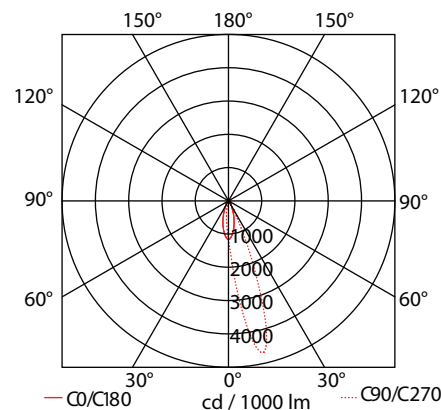

## Terra Line Led 6 Assymetric

- Linear inground recessed waterproof led luminaire
- suitable for outdoors use
- made from extruded anodized aluminum body
- painted with polyester powder suitable for external use
- with ground base from aluminum
- with heavy duty protective glass 8mm thick
- with incorporated high power led smd
- adjusted on high performance linear heatsink for best heat management
- CRI>80 | 3 SDCM as standard
- upon request available with CRI>90
- In 3000 - 4000 KELVIN
- also available upon request in 2700-3500-5000-6500 Kelvin
- with lenses of asymmetrical beam angle
- works with built in led driver, on/off as standard
- upon request dimmable phase cut/Dali/1-10v
- with silicone gaskets and stainless-steel screws
- with 1 or 2 brass nickel plated cable glands IP68
- for input and output of power supply cables
- offered with pre-fitted neoprene cable
- with male and female fis fast connection with IP68 protection

## CRI&gt;80 | Power &amp; Luminous Flux

30682	12.6W	7x1.80W	220-240V	3000-4000 KELVIN	1022-1092 LUMEN	DIM (1)	⚡	⚡	⚡
30683	25.2W	14x1.80W	220-240V	3000-4000 KELVIN	2043-2183 LUMEN	DIM (2)	⚡	⚡	⚡
30684	37.8W	21x1.80W	220-240V	3000-4000 KELVIN	3065-3275 LUMEN	DIM (3)	⚡	⚡	⚡
30685	50.4W	28x1.80W	220-240V	3000-4000 KELVIN	4086-4367 LUMEN	DIM (4)	⚡	⚡	⚡

GLASS (8mm)

CE IP67

ΔΙΑΣΤΑΣΕΙΣ ΦΩΤΙΣΤΙΚΩΝ DIMENSIONS OF LUMINAIRES				ΔΙΑΣΤΑΣΕΙΣ ΒΑΣΕΩΝ ΕΔΑΦΟΥΣ DIMENSIONS OF GROUND BASES		ΔΙΑΣΤΑΣΕΙΣ ΟΠΗΣ OPENING DIMENSIONS		
DIM	CODE	A	B	C	D	LENGTH	WIDTH	DEPTH
1	30682	349mm	319mm	342mm	426mm	439mm	100mm	110mm
2	30683	645mm	615mm	648mm	732mm	745mm	100mm	110mm
3	30684	945mm	915mm	978mm	1062mm	1075mm	100mm	110mm
4	30685	1245mm	1215mm	1278mm	1362mm	1375mm	100mm	110mm

**i** \*upon request available at length 1545mm