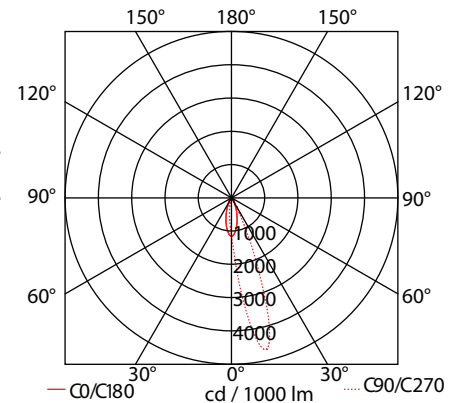

Terra Line Led 7 Asymmetric

- Linear inground recessed waterproof led luminaire
- suitable for outdoors use
- made from extruded anodized aluminum body
- painted with polyester powder suitable for external use
- with ground base from aluminum
- with heavy duty protective glass 8mm thick
- with incorporated high power led smd
- adjusted on high performance linear heatsink
- for best heat management
- CRI>80 | 3 SDCM as standard
- upon request available with CRI>90
- In 3000 - 4000 KELVIN
- also available upon request in 2700-3500-5000-6500 Kelvin
- with lenses of asymmetrical beam angle
- works with built in led driver, on/off as standard
- upon request dimmable phase cut/Dali/1-10v
- with silicone gaskets and stainless-steel screws
- with 1 or 2 brass nickel plated cable glands IP68
- for input and output of power supply cables
- offered with pre-fitted neoprene cable
- with male and female fis fast connection with IP68 protection

CRI>80 | Power & Luminous Flux

30686	14.0W	7x2.00W	220-240V	3000-4000 KELVIN	1179-1270 LUMEN	DIM (1)	⏚ ⚡ ⚠
30687	28.0W	14x2.00W	220-240V	3000-4000 KELVIN	2358-2540 LUMEN	DIM (2)	⏚ ⚡ ⚠
30688	42.0W	21x2.00W	220-240V	3000-4000 KELVIN	3537-3810 LUMEN	DIM (3)	⏚ ⚡ ⚠
30689	56.0W	28x2.00W	220-240V	3000-4000 KELVIN	4716-5080 LUMEN	DIM (4)	⏚ ⚡ ⚠

GLASS (8mm)

CE IP67

ΔΙΑΣΤΑΣΕΙΣ ΦΩΤΙΣΤΙΚΩΝ DIMENSIONS OF LUMINAIRES				ΔΙΑΣΤΑΣΕΙΣ ΒΑΣΕΩΝ ΕΔΑΦΟΥΣ DIMENSIONS OF GROUND BASES		ΔΙΑΣΤΑΣΕΙΣ ΟΠΗΣ OPENING DIMENSIONS		
DIM	CODE	A	B	C	D	LENGTH	WIDTH	DEPTH
[1]	30686	349mm	319mm	342mm	426mm	439mm	100mm	110mm
[2]	30687	645mm	615mm	648mm	732mm	745mm	100mm	110mm
[3]	30688	945mm	915mm	978mm	1062mm	1075mm	100mm	110mm
[4]	30689	1245mm	1215mm	1278mm	1362mm	1375mm	100mm	110mm