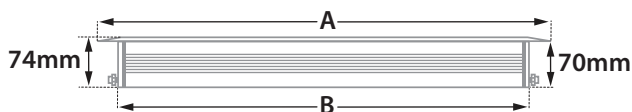

Terra Line Led 7 Asymmetric

- Linear inground recessed waterproof led luminaire
- suitable for outdoors use
- made from extruded anodized aluminum body
- painted with polyester powder suitable for external use
- with ground base from aluminum
- with heavy duty protective glass 8mm thick
- with incorporated high power led smd
- adjusted on high performance linear heatsink
- for best heat management
- CRI>80 | 3 SDCM as standard
- upon request available with CRI>90
- In 3000 - 4000 KELVIN
- also available upon request in 2700-3500-5000-6500 Kelvin
- with lenses of asymmetrical beam angle
- works with built in led driver, on/off as standard
- upon request dimmable phase cut/Dali/1-10v
- with silicone gaskets and stainless-steel screws
- with 1 or 2 brass nickel plated cable glands IP68
- for input and output of power supply cables
- offered with pre-fitted neoprene cable
- with male and female fis fast connection with IP68 protection

GLASS (8mm)

CE IP67

ΔΙΑΣΤΑΣΕΙΣ ΦΩΤΙΣΤΙΚΩΝ DIMENSIONS OF LUMINAIRES				ΔΙΑΣΤΑΣΕΙΣ ΒΑΣΕΩΝ ΕΔΑΦΟΥΣ DIMENSIONS OF GROUND BASES		ΔΙΑΣΤΑΣΕΙΣ ΟΠΗΣ OPENING DIMENSIONS		
DIM	CODE	A	B	C	D	LENGTH	WIDTH	DEPTH
[1]	30686	349mm	319mm	342mm	426mm	439mm	100mm	110mm
[2]	30687	645mm	615mm	648mm	732mm	745mm	100mm	110mm
[3]	30688	945mm	915mm	978mm	1062mm	1075mm	100mm	110mm
[4]	30689	1245mm	1215mm	1278mm	1362mm	1375mm	100mm	110mm

i *upon request available at length 1545mm

ΔΙΑΣΤΑΣΕΙΣ ΦΩΤΙΣΤΙΚΟΥ / LUMINAIRE DIMENSIONS

ΔΙΑΣΤΑΣΕΙΣ ΒΑΣΗΣ ΕΔΑΦΟΥΣ / GROUND BASE DIMENSIONS

With pre-connected IP68
male and female fis for fast connection

ΠΡΟΣΟΧΗ: Σε όλα τα φωτιστικά σώματα χωνευτά δαπέδου κατά την εγκατάσταση θα πρέπει να δημιουργείτε τουλάχιστον 20cm βάθος οπής αποστράγγισης, γεμάτη χαλίκι, για την αποφυγή στάσιμων υδάτων ή να χρησιμοποιείτε για τον ίδιο λόγο αγωγούς αποχέτευσης. Χρησιμοποιείτε μόνο καλώδια τύπου H07RN, άλλου είδους καλώδια μπορεί να μην εξασφαλίζουν βαθμό στεγανότητας IP67 ή IP68.