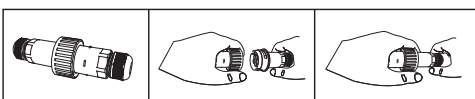

Terra Line Led 7 Asymmetric

- Linear inground recessed waterproof led luminaire
- suitable for outdoors use
- made from extruded anodized aluminum body
- painted with polyester powder suitable for external use
- with ground base from aluminum
- with heavy duty protective glass 8mm thick
- with incorporated high power led smd
- adjusted on high performance linear heatsink
- for best heat management
- CRI>80 | 3 SDCM as standard
- upon request available with CRI>90
- In 3000 - 4000 KELVIN
- also available upon request in 2700-3500-5000-6500 Kelvin
- with lenses of asymmetrical beam angle
- works with built in led driver, on/off as standard
- upon request dimmable phase cut/Dali/1-10v
- with silicone gaskets and stainless-steel screws
- with 1 or 2 brass nickel plated cable glands IP68
- for input and output of power supply cables
- offered with pre-fitted neoprene cable
- with male and female fis fast connection with IP68 protection

i *upon request available at length 1545mm

ΔΙΑΣΤΑΣΕΙΣ ΦΩΤΙΣΤΙΚΟΥ / LUMINAIRE DIMENSIONS

ΔΙΑΣΤΑΣΕΙΣ ΒΑΣΗΣ ΕΔΑΦΟΥΣ / GROUND BASE DIMENSIONS

With pre-connected IP68
male and female fis for fast connection

ΠΡΟΣΟΧΗ: Σε όλα τα φωτιστικά σώματα χωνευτά δαπέδου κατά την εγκατάσταση θα πρέπει να δημιουργείτε τουλάχιστον 20cm βάθος οπής αποστράγγισης, γεμάτη χαλίκι, για την αποφυγή στάσιμων υδάτων ή να χρησιμοποιείτε για τον ίδιο λόγο αγωγούς αποχέτευσης. Χρησιμοποιείτε μόνο καλώδια τύπου H07RN, άλλου είδους καλώδια μπορεί να μην εξασφαλίζουν βαθμό στεγανότητας IP67 ή IP68.

WARNING: In all ground buried lighting fittings installation, at least 20cm depth drain hole filled by gravel must be made to prevent flooding, or for same reason use draining water pipes. Use H07RN cables only as other types of cables may not be conformed to assure the IP67 or IP 68 rating.