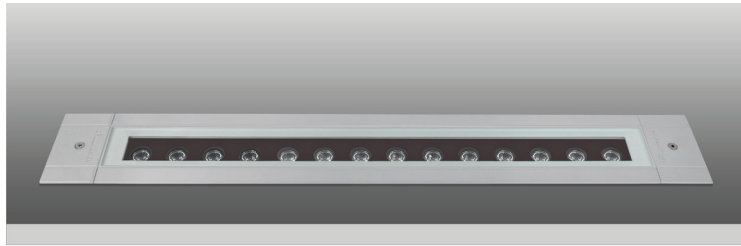

Terra Line Led 8 Asymmetric

- Linear inground recessed waterproof led luminaire suitable for outdoors use
- made from extruded anodized aluminum body
- painted with polyester powder suitable for external use
- with ground base from aluminum
- with heavy duty protective glass 8mm thick
- with incorporated high power led smd
- adjusted on high performance linear heatsink for best heat management
- CRI>80 | 3 SDCM as standard
- upon request available with CRI>90
- In 3000 - 4000 KELVIN
- also available upon request in 2700-3500-5000-6500 Kelvin
- with lenses of asymmetrical beam angle
- works with built in led driver, on/off as standard
- upon request dimmable phase cut/Dali/1-10v
- with silicone gaskets and stainless-steel screws
- with 1 or 2 brass nickel plated cable glands IP68
- for input and output of power supply cables
- offered with pre-fitted neoprene cable
- with male and female fis fast connection with IP68 protection

CRI>80 | Power & Luminous Flux

30699	8.4W	7x1.20W	220-240V	3000-4000 KELVIN	749-792	LUMEN DIM (1)	⚠ ⚠ ⚠
30700	16.8W	14x1.20W	220-240V	3000-4000 KELVIN	1498-1584	LUMEN DIM (2)	⚠ ⚠ ⚠
30701	25.2W	21x1.20W	220-240V	3000-4000 KELVIN	2246-2376	LUMEN DIM (3)	⚠ ⚠ ⚠
30702	33.6W	28x1.20W	220-240V	3000-4000 KELVIN	2995-3168	LUMEN DIM (4)	⚠ ⚠ ⚠

i *upon request available at length 1545mm

ΔΙΑΣΤΑΣΕΙΣ ΦΩΤΙΣΤΙΚΟΥ / LUMINAIRE DIMENSIONS

ΔΙΑΣΤΑΣΕΙΣ ΒΑΣΗΣ ΕΔΑΦΟΥΣ / GROUND BASE DIMENSIONS

With pre-connected IP68 male and female fis for fast connection

ΠΡΟΣΟΧΗ: Σε όλα τα φωτιστικά σώματα χωνευτά δαπέδου κατά την εγκατάσταση θα πρέπει να δημιουργείτε τουλάχιστον 20cm βάθος οπής αποστράγγισης, γεμάτη χαλίκι, για την αποφυγή στάσιμων υδάτων ή να χρησιμοποιείτε για τον ίδιο λόγο αγωγούς αποχέτευσης. Χρησιμοποιείτε μόνο καλώδια τύπου H07RN, άλλου είδους καλώδια μπορεί να μην εξασφαλίζουν βαθμό στεγανότητας IP67 ή IP68.