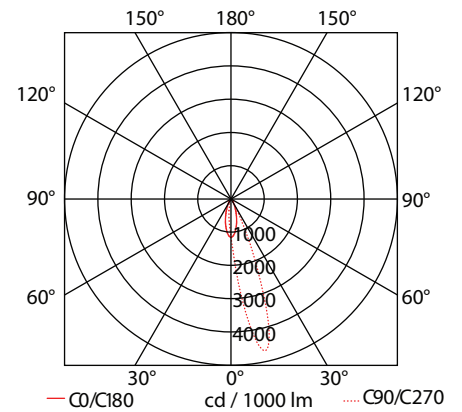

Terra Line Led 8 Asymmetric

- Linear inground recessed waterproof led luminaire suitable for outdoors use
- made from extruded anodized aluminum body
- painted with polyester powder suitable for external use
- with ground base from aluminum
- with heavy duty protective glass 8mm thick
- with incorporated high power led smd
- adjusted on high performance linear heatsink for best heat management
- CRI>80 | 3 SDCM as standard
- upon request available with CRI>90
- In 3000 - 4000 KELVIN
- also available upon request in 2700-3500-5000-6500 Kelvin
- with lenses of asymmetrical beam angle
- works with built in led driver, on/off as standard
- upon request dimmable phase cut/Dali/1-10v
- with silicone gaskets and stainless-steel screws
- with 1 or 2 brass nickel plated cable glands IP68
- for input and output of power supply cables
- offered with pre-fitted neoprene cable
- with male and female fis fast connection with IP68 protection

CRI>80 | Power & Luminous Flux

30699	8.4W	7x1.20W	220-240V	3000-4000 KELVIN	749-792	LUMEN DIM (1)	⚠ ⚠ ⚠
30700	16.8W	14x1.20W	220-240V	3000-4000 KELVIN	1498-1584	LUMEN DIM (2)	⚠ ⚠ ⚠
30701	25.2W	21x1.20W	220-240V	3000-4000 KELVIN	2246-2376	LUMEN DIM (3)	⚠ ⚠ ⚠
30702	33.6W	28x1.20W	220-240V	3000-4000 KELVIN	2995-3168	LUMEN DIM (4)	⚠ ⚠ ⚠

GLASS (8mm)

CE IP67

ΔΙΑΣΤΑΣΕΙΣ ΦΩΤΙΣΤΙΚΩΝ DIMENSIONS OF LUMINAIRE				ΔΙΑΣΤΑΣΕΙΣ ΒΑΣΕΩΝ ΕΔΑΦΟΥΣ DIMENSIONS OF GROUND BASES		ΔΙΑΣΤΑΣΕΙΣ ΟΠΗΣ OPENING DIMENSIONS		
DIM	CODE	A	B	C	D	LENGTH	WIDTH	DEPTH
1	30699	406mm	315mm	391mm	406mm	419mm	80mm	125mm
2	30700	702mm	611mm	687mm	702mm	715mm	80mm	125mm
3	30701	1002mm	911mm	987mm	1002mm	1015mm	80mm	125mm
4	30702	1302mm	1211mm	1287mm	1302mm	1315mm	80mm	125mm