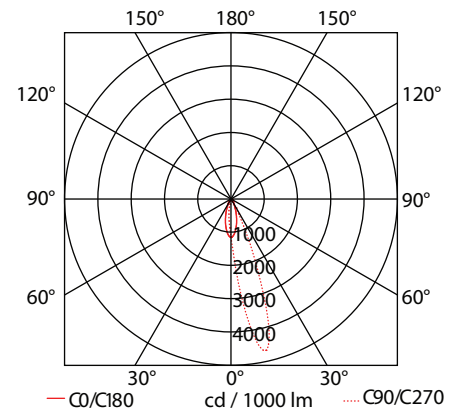

Terra Line Led 9 Asymmetric

- Linear inground recessed waterproof led luminaire suitable for outdoors use
- made from extruded anodized aluminum body
- painted with polyester powder suitable for external use
- with ground base from aluminum
- with heavy duty protective glass 8mm thick
- with incorporated high power led smd
- adjusted on high performance linear heatsink for best heat management
- CRI>80 | 3 SDCM as standard
- upon request available with CRI>90
- In 3000 - 4000 KELVIN
- also available upon request in 2700-3500-5000-6500 Kelvin
- with lenses of asymmetrical beam angle
- works with built in led driver, on/off as standard
- upon request dimmable phase cut/Dali/1-10v
- with silicone gaskets and stainless-steel screws
- with 1 or 2 brass nickel plated cable glands IP68
- for input and output of power supply cables
- offered with pre-fitted neoprene cable
- with male and female fis fast connection with IP68 protection

CRI>80 | Power & Luminous Flux

30703	12.6W	7x1.80W	220-240V	3000-4000 KELVIN	1022-1092 LUMEN	DIM (1)	⚠ ⚠ ⚠
30704	25.2W	14x1.80W	220-240V	3000-4000 KELVIN	2043-2183 LUMEN	DIM (2)	⚠ ⚠ ⚠
30705	37.8W	21x1.80W	220-240V	3000-4000 KELVIN	3065-3275 LUMEN	DIM (3)	⚠ ⚠ ⚠
30706	50.4W	28x1.80W	220-240V	3000-4000 KELVIN	4086-4367 LUMEN	DIM (4)	⚠ ⚠ ⚠

GLASS (8mm)

CE IP67

ΔΙΑΣΤΑΣΕΙΣ ΦΩΤΙΣΤΙΚΩΝ DIMENSIONS OF LUMINAIRES				ΔΙΑΣΤΑΣΕΙΣ ΒΑΣΕΩΝ ΕΔΑΦΟΥΣ DIMENSIONS OF GROUND BASES		ΔΙΑΣΤΑΣΕΙΣ ΟΠΗΣ OPENING DIMENSIONS		
DIM	CODE	A	B	C	D	LENGTH	WIDTH	DEPTH
1	30703	406mm	315mm	391mm	406mm	419mm	80mm	125mm
2	30704	702mm	611mm	687mm	702mm	715mm	80mm	125mm
3	30705	1002mm	911mm	987mm	1002mm	1015mm	80mm	125mm
4	30706	1302mm	1211mm	1287mm	1302mm	1315mm	80mm	125mm