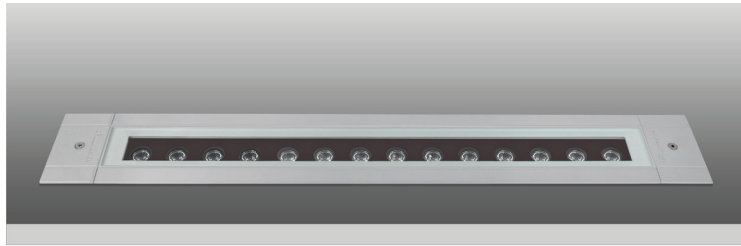

Terra Line Led 9 Asymmetric

- Linear inground recessed waterproof led luminaire suitable for outdoors use
- made from extruded anodized aluminum body
- painted with polyester powder suitable for external use
- with ground base from aluminum
- with heavy duty protective glass 8mm thick
- with incorporated high power led smd
- adjusted on high performance linear heatsink for best heat management
- CRI>80 | 3 SDCM as standard
- upon request available with CRI>90
- In 3000 - 4000 KELVIN
- also available upon request in 2700-3500-5000-6500 Kelvin
- with lenses of asymmetrical beam angle
- works with built in led driver, on/off as standard
- upon request dimmable phase cut/Dali/1-10v
- with silicone gaskets and stainless-steel screws
- with 1 or 2 brass nickel plated cable glands IP68
- for input and output of power supply cables
- offered with pre-fitted neoprene cable
- with male and female fis fast connection with IP68 protection

CRI>80 | Power & Luminous Flux

30703	12.6W	7x1.80W	220-240V	3000-4000 KELVIN	1022-1092 LUMEN	DIM (1)	⚠ ⚠ ⚠
30704	25.2W	14x1.80W	220-240V	3000-4000 KELVIN	2043-2183 LUMEN	DIM (2)	⚠ ⚠ ⚠
30705	37.8W	21x1.80W	220-240V	3000-4000 KELVIN	3065-3275 LUMEN	DIM (3)	⚠ ⚠ ⚠
30706	50.4W	28x1.80W	220-240V	3000-4000 KELVIN	4086-4367 LUMEN	DIM (4)	⚠ ⚠ ⚠

i *upon request available at length 1545mm

ΔΙΑΣΤΑΣΕΙΣ ΦΩΤΙΣΤΙΚΟΥ / LUMINAIRE DIMENSIONS

ΔΙΑΣΤΑΣΕΙΣ ΒΑΣΗΣ ΕΔΑΦΟΥΣ / GROUND BASE DIMENSIONS

With pre-connected IP68 male and female fis for fast connection

ΠΡΟΣΟΧΗ: Σε όλα τα φωτιστικά σώματα χωνευτά δαπέδου κατά την εγκατάσταση θα πρέπει να δημιουργείτε τουλάχιστον 20cm βάθος οπής αποστράγγισης, γεμάτη χαλίκι, για την αποφυγή στάσιμων υδάτων ή να χρησιμοποιείτε για τον ίδιο λόγο αγωγούς αποχέτευσης. Χρησιμοποιείτε μόνο καλώδια τύπου H07RN, άλλου είδους καλώδια μπορεί να μην εξασφαλίζουν βαθμό στεγανότητας IP67 ή IP68.